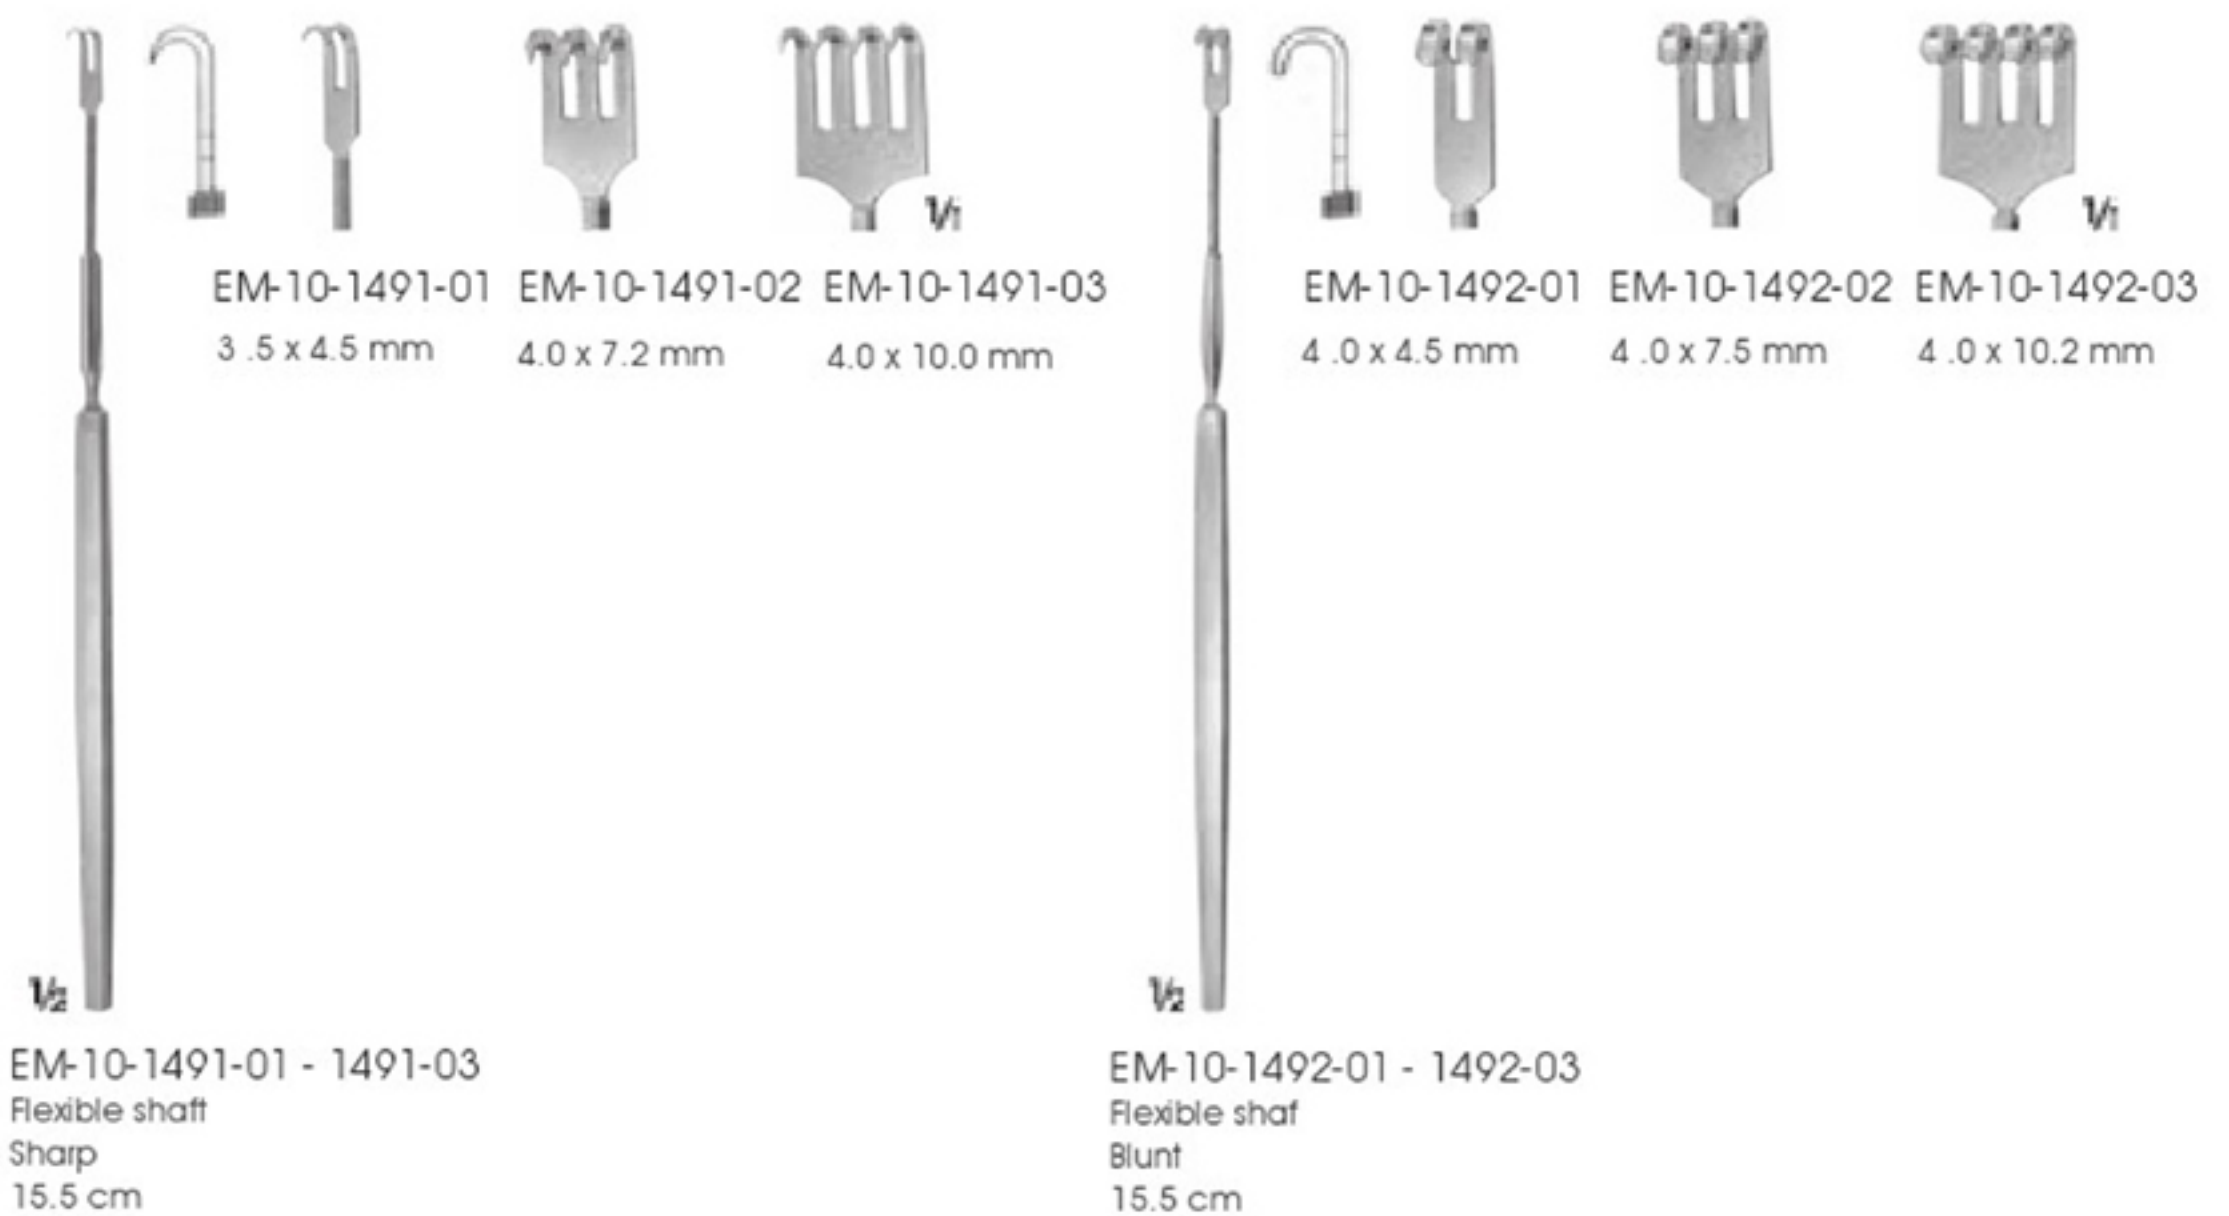

EM-10-1483  
 Tissue pick  
 Double picks to grasp and  
 lift skin, tissue etc  
 18.5 cm

BARSKY  
 EM-10-1484  
 15.5 cm

KILNER  
 EM-10-1485  
 Sharp  
 8 cm

CONVERSE  
 EM-10-1486  
 Blunt  
 12 cm

EM-10-1493-01 EM-10-1492-02 EM-10-1492-03 EM-10-1492-04  
5.0 x 4.2 mm 5.0 x 7.0 mm 5.0 x 9.5 mm