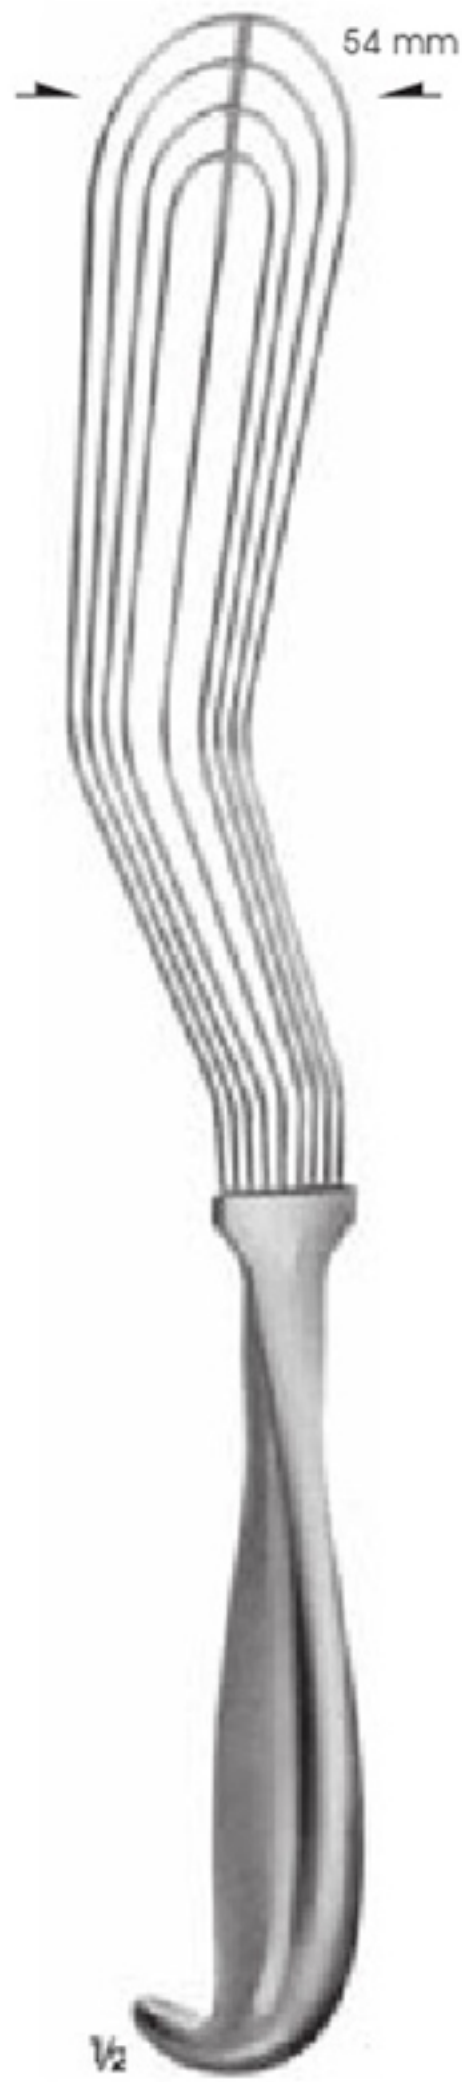

$\frac{1}{2}$
HARRINGTON
EM-10-1639-01 123 x 45 mm
EM-10-1639-02 123 x 64 mm
Flexible
29.5 cm