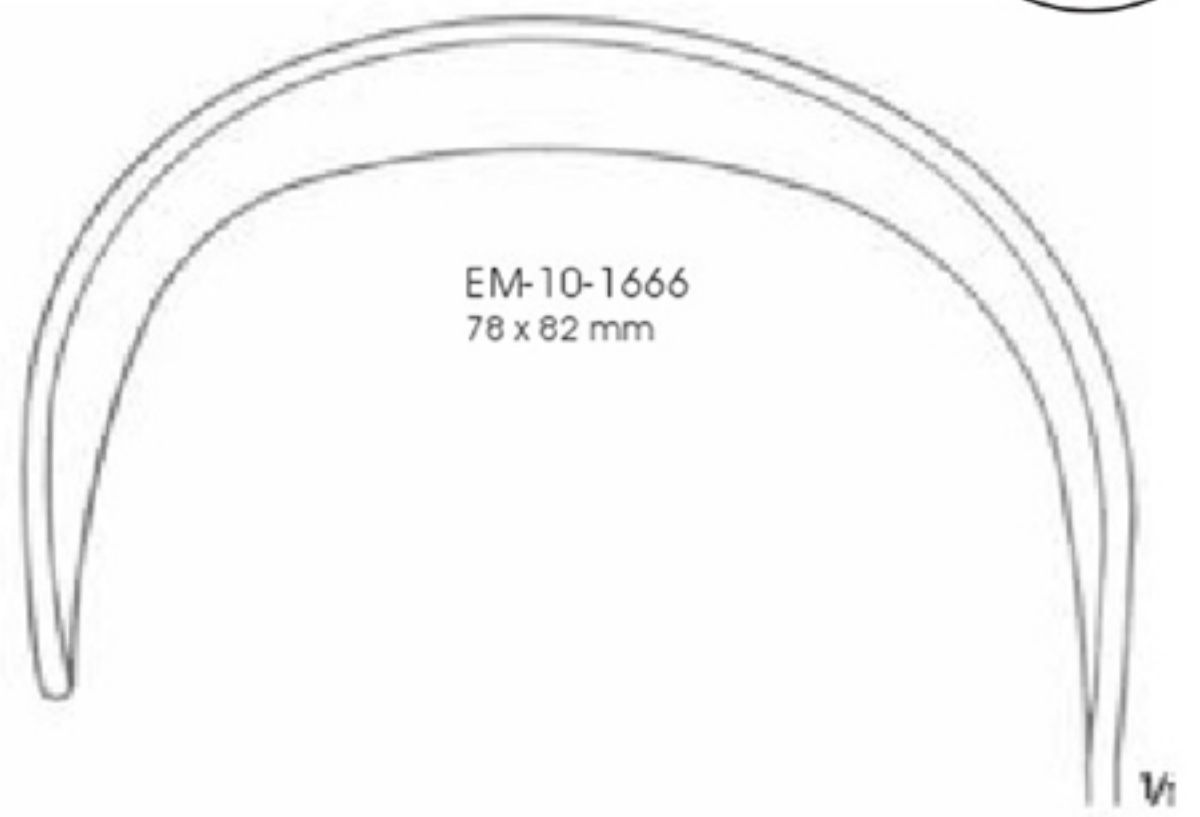

DOYEN
EM-10-1665
25 cm