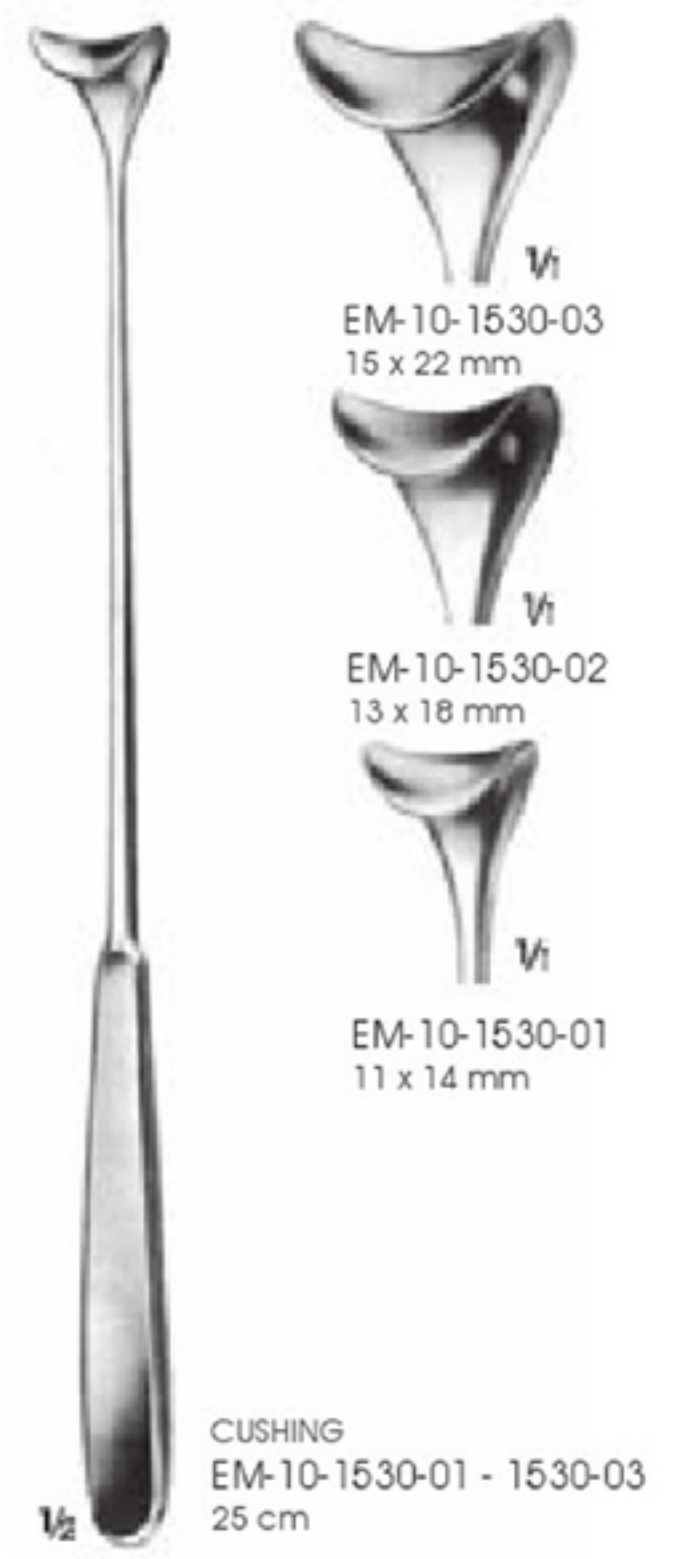

EM-10-1494-01 EM-10-1494-02 EM-10-1494-03 EM-10-1494-04  
7.5 x 7.5 mm 7.5 x 10.0 mm 7.5 x 14 mm

EM-10-1495-01 EM-10-1495-02 EM-10-1495-03 EM-10-1495-04  
6.8 x 7.5 mm 6.8 x 10.0 mm 6.8 x 14 mm

EM-10-1494-01 - 1494-04 Sharp  
Large curve  
16.5 cm

$\frac{1}{2}$   
MANNERFELT  
EM-10-1508  
Saddle hook, fenestrated  
15.5 cm

$\frac{1}{2}$   
MANNERFELT  
EM-10-1509  
Tendon double hook  
16 cm

1/2

MEYERDING  
EM-10-1531-01 - 1531-06  
18 cm

EM-10-1531-03  
18 x 7 mm