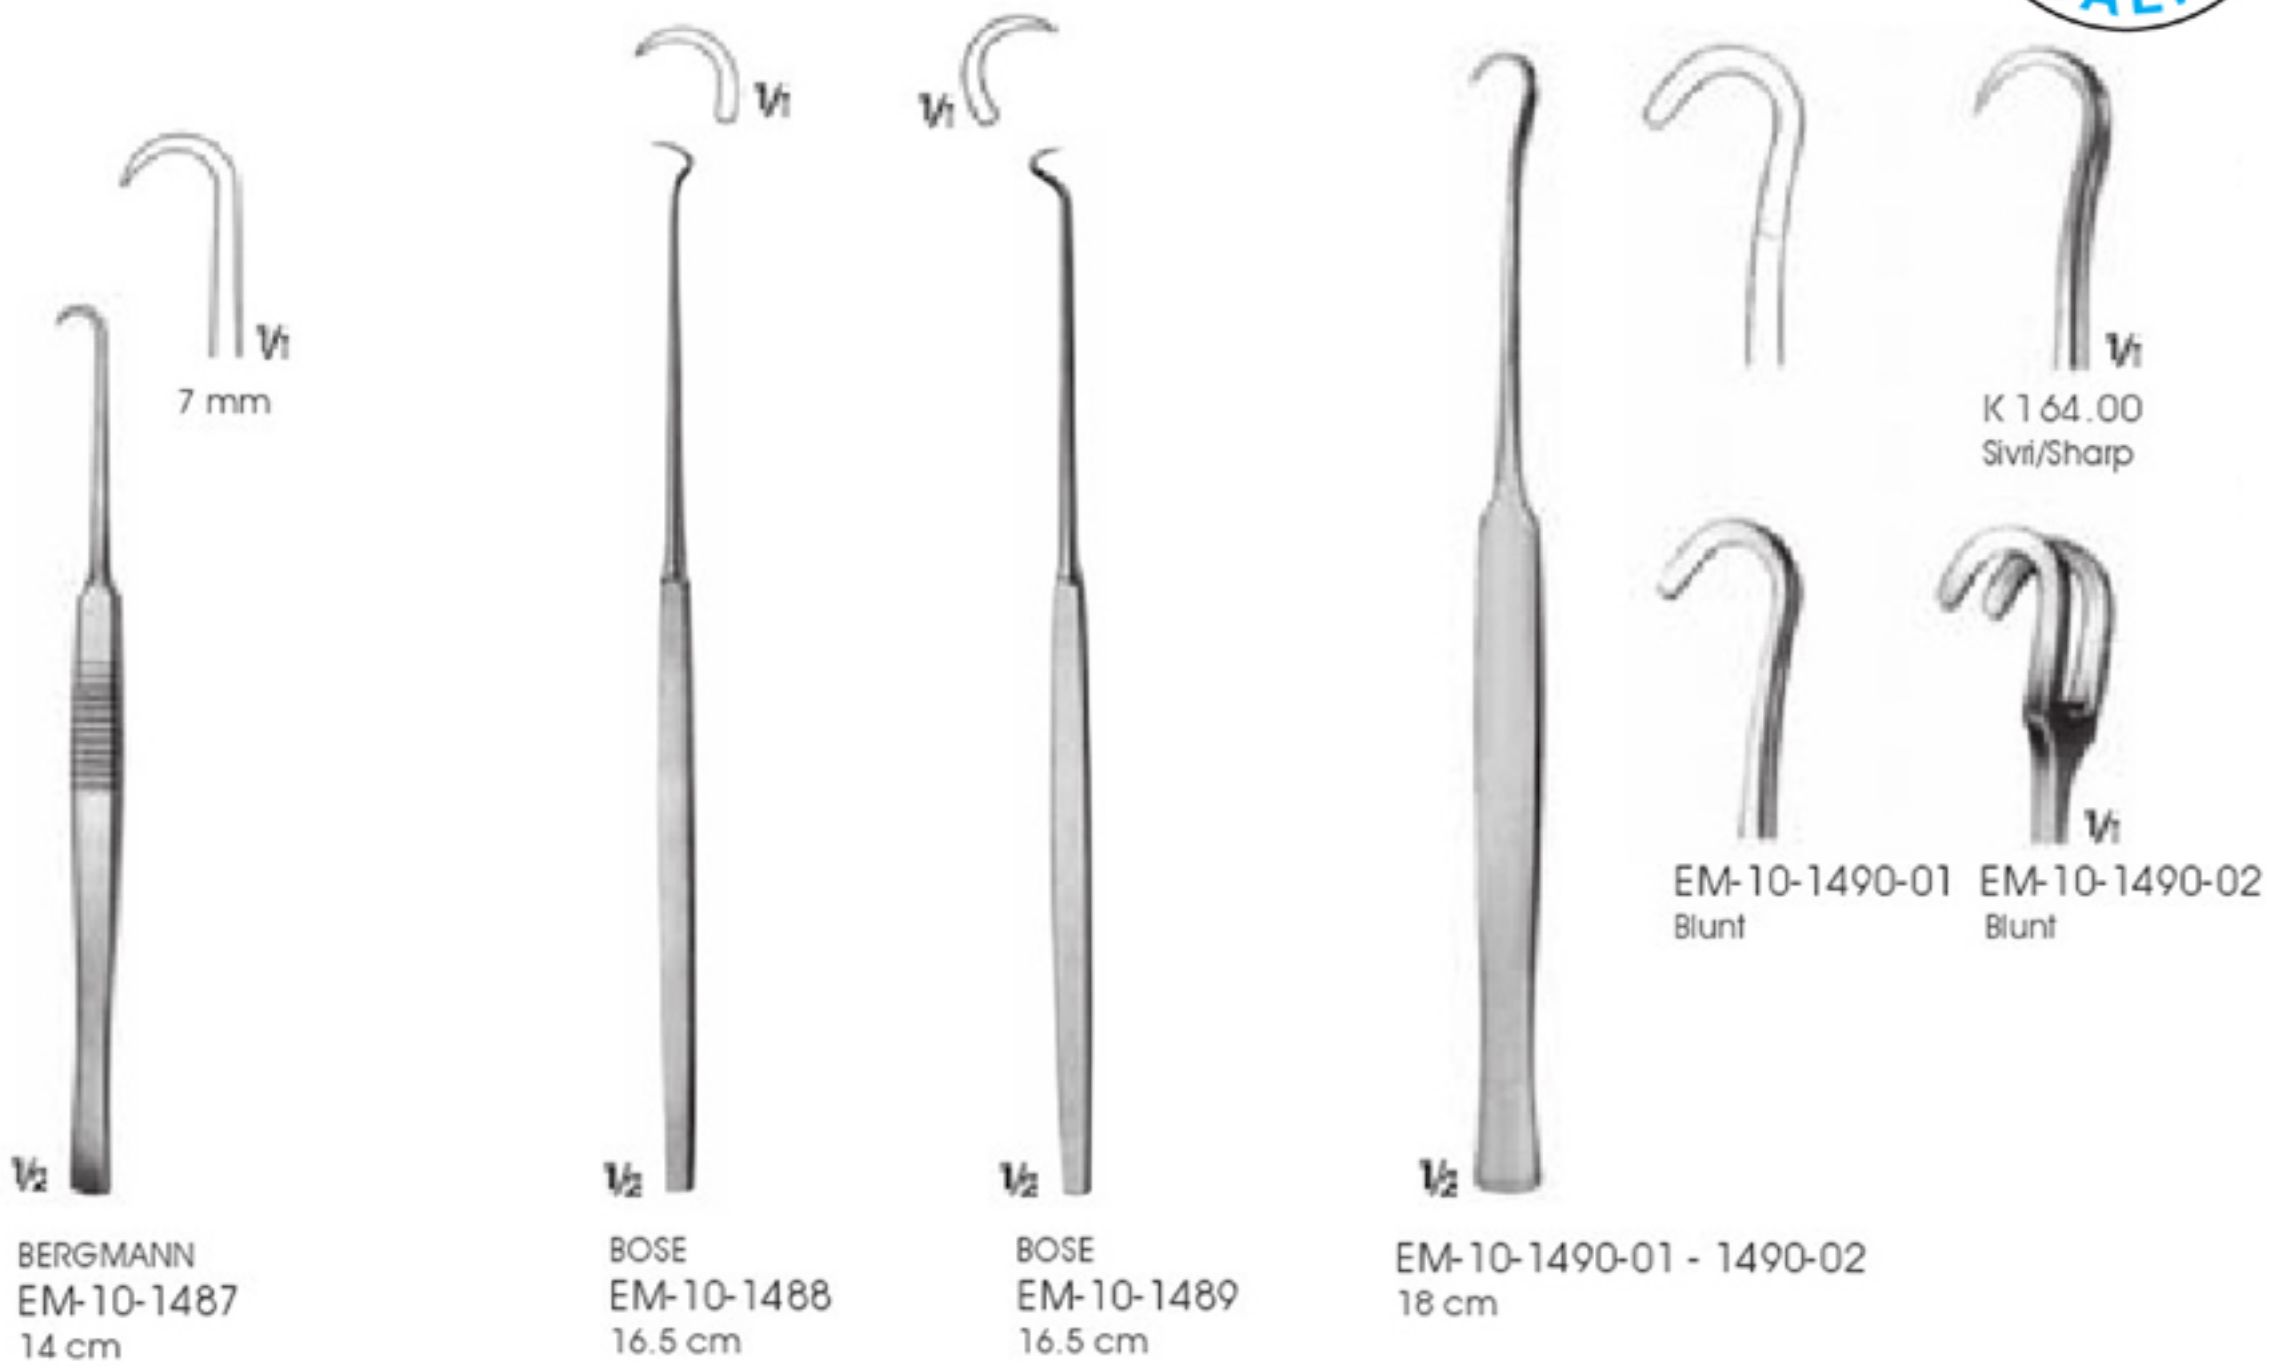

EM-10-1483  
 Tissue pick  
 Double picks to grasp and  
 lift skin, tissue etc  
 18.5 cm

BARSKY  
 EM-10-1484  
 15.5 cm

KILNER  
 EM-10-1485  
 Sharp  
 8 cm

CONVERSE  
 EM-10-1486  
 Blunt  
 12 cm

EM-10-1493-01 EM-10-1492-02 EM-10-1492-03 EM-10-1492-04  
5.0 x 4.2 mm 5.0 x 7.0 mm 5.0 x 9.5 mm