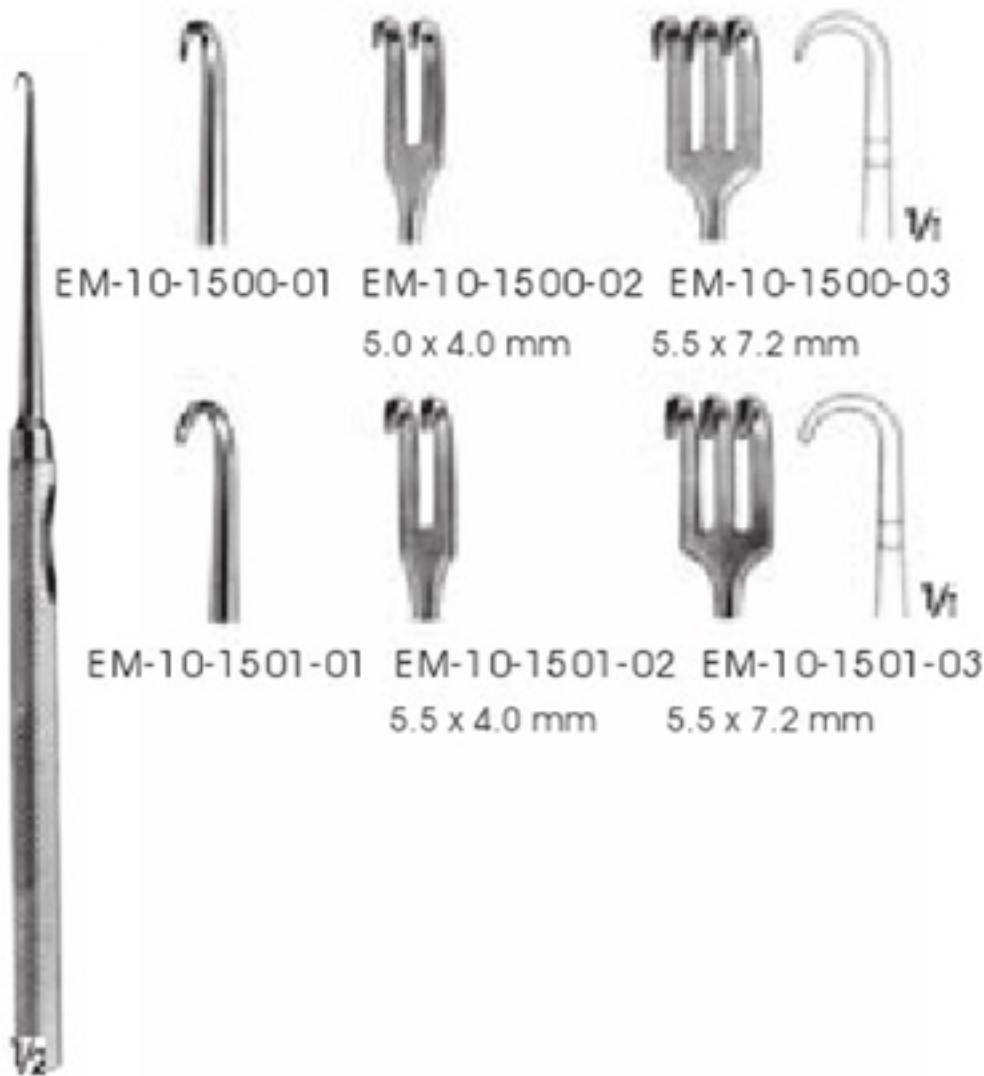

EM-10-1495-01 - 1495-04 Blunt  
Large curve  
16.5 cm

MANNERFELT  
EM-10-1496  
Sharp  
13.5 cm

MANNERFELT  
EM-10-1497  
Sharp  
15.5 cm

MANNERFELT  
EM-10-1498  
Sharp  
15.5 cm

MANNERFELT  
EM-10-1499  
Flexible shaft, small curve,  
sharp  
15.5 cm