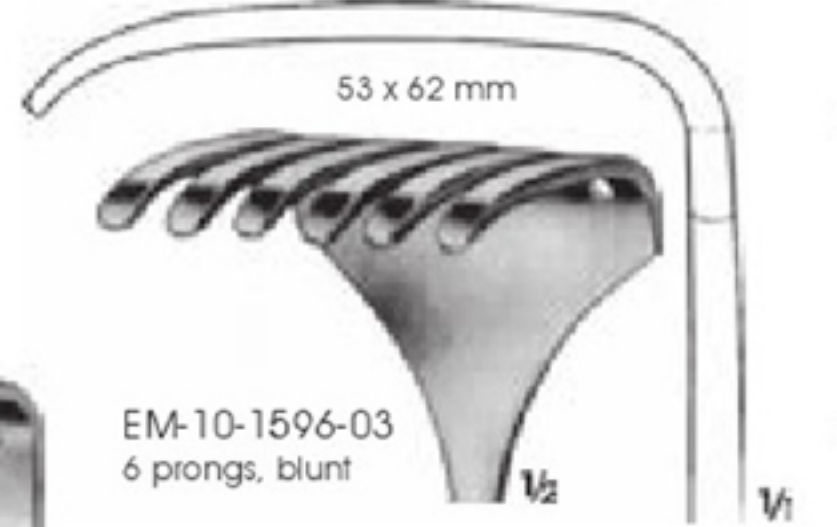

1/2

KÖRTE- WAGNER  
 EM-10-1593  
 8 prongs, semi sharp  
 28 cm

28 x 40 mm

KÖRTE  
EM-10-1594  
4 prongs, blunt  
Handle vertical to the blade  
23 cm

EM-10-1596-04  
6 prongs, blunt

EM-10-1596-03  
6 prongs, blunt