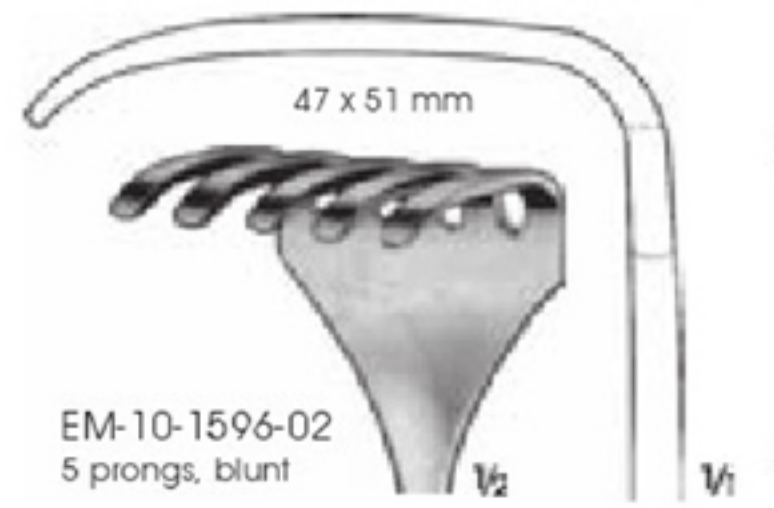

EM-10-1596-02
5 prongs, blunt