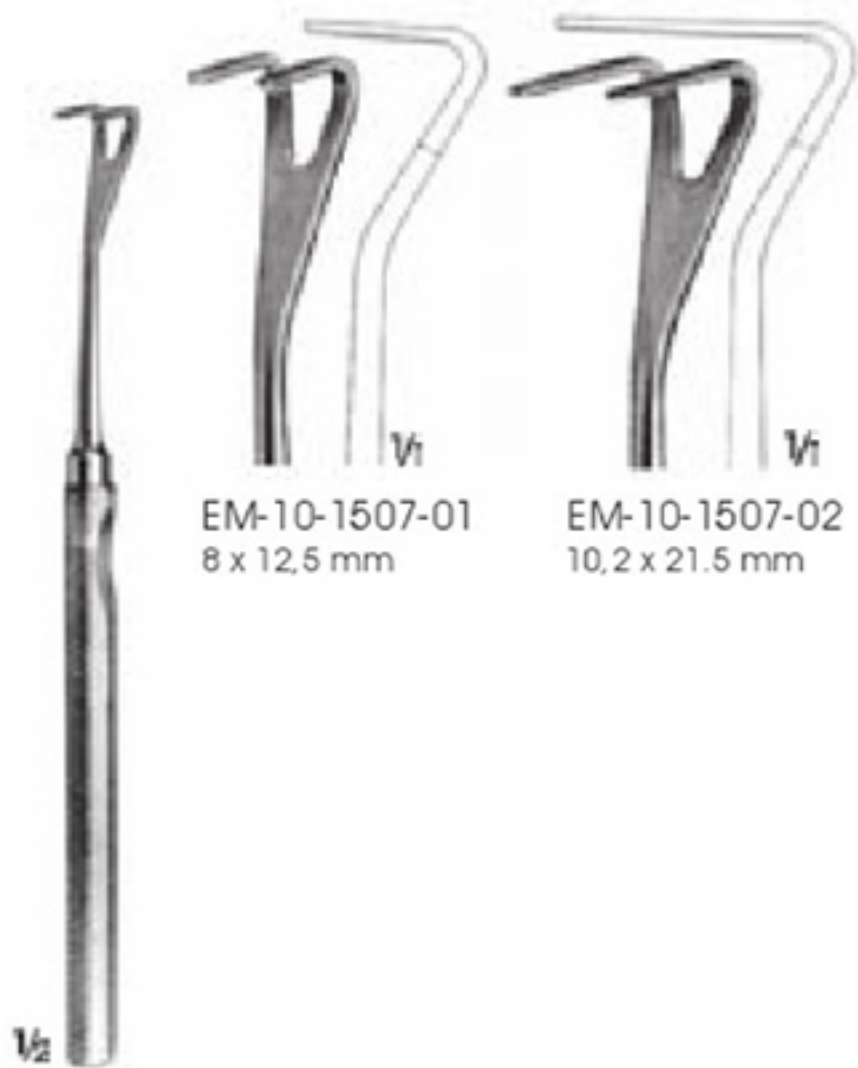

$\frac{1}{2}$
MANNERFELT
EM-10-1507-01 - 1507-02
Forked hooks, retrograded
curved
15.5 cm