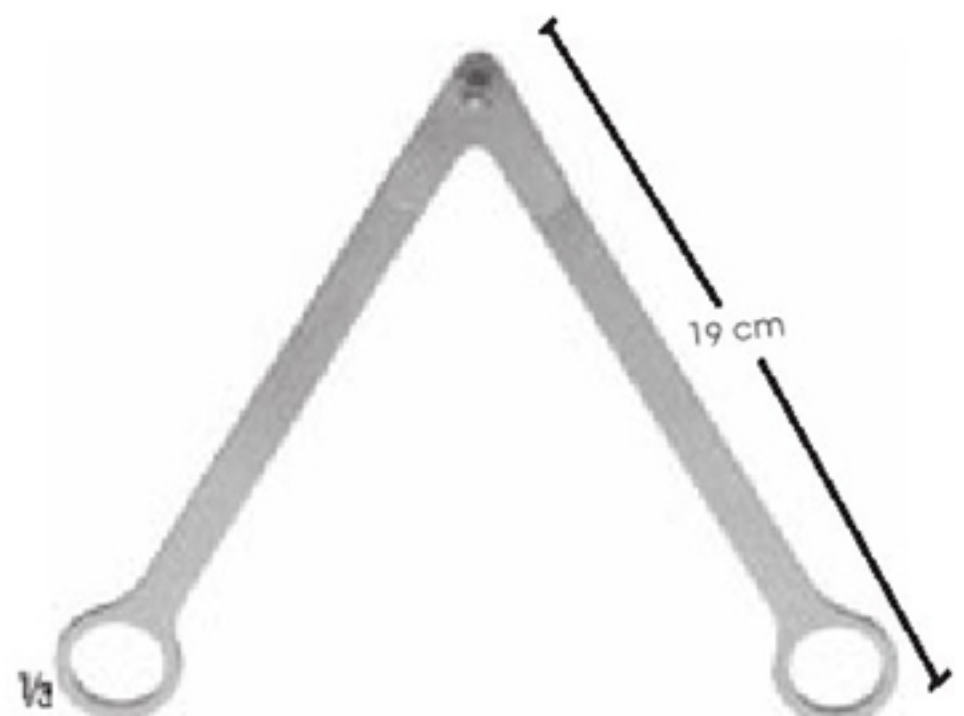

1/2

ROCHARD
EM-10-1677
Fixation device for K 739.00-K 739.04