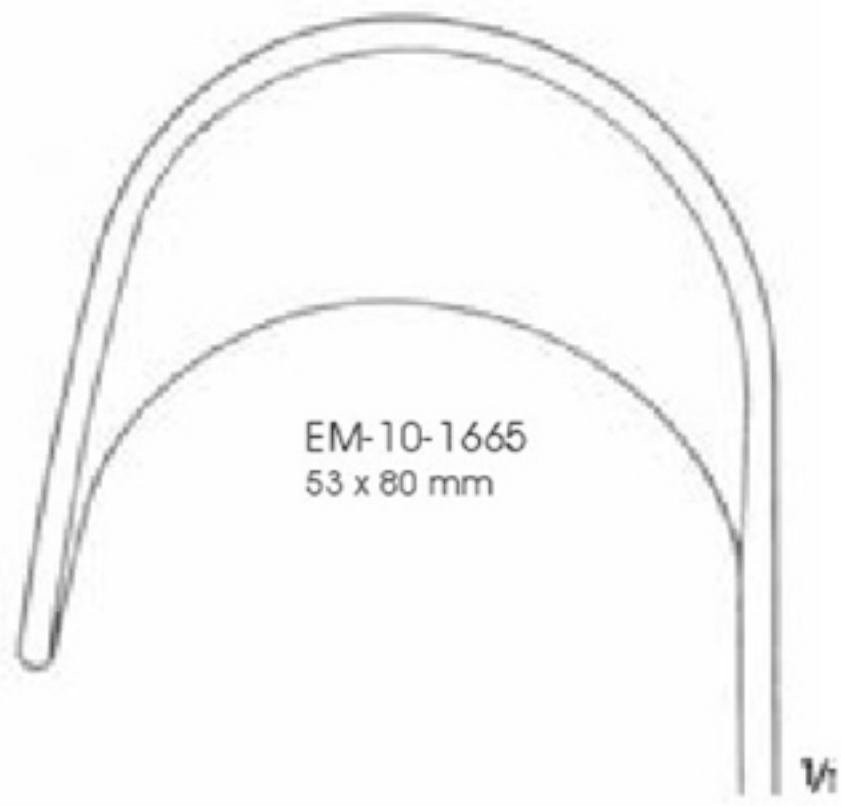

DOYEN
EM-10-1665
25 cm