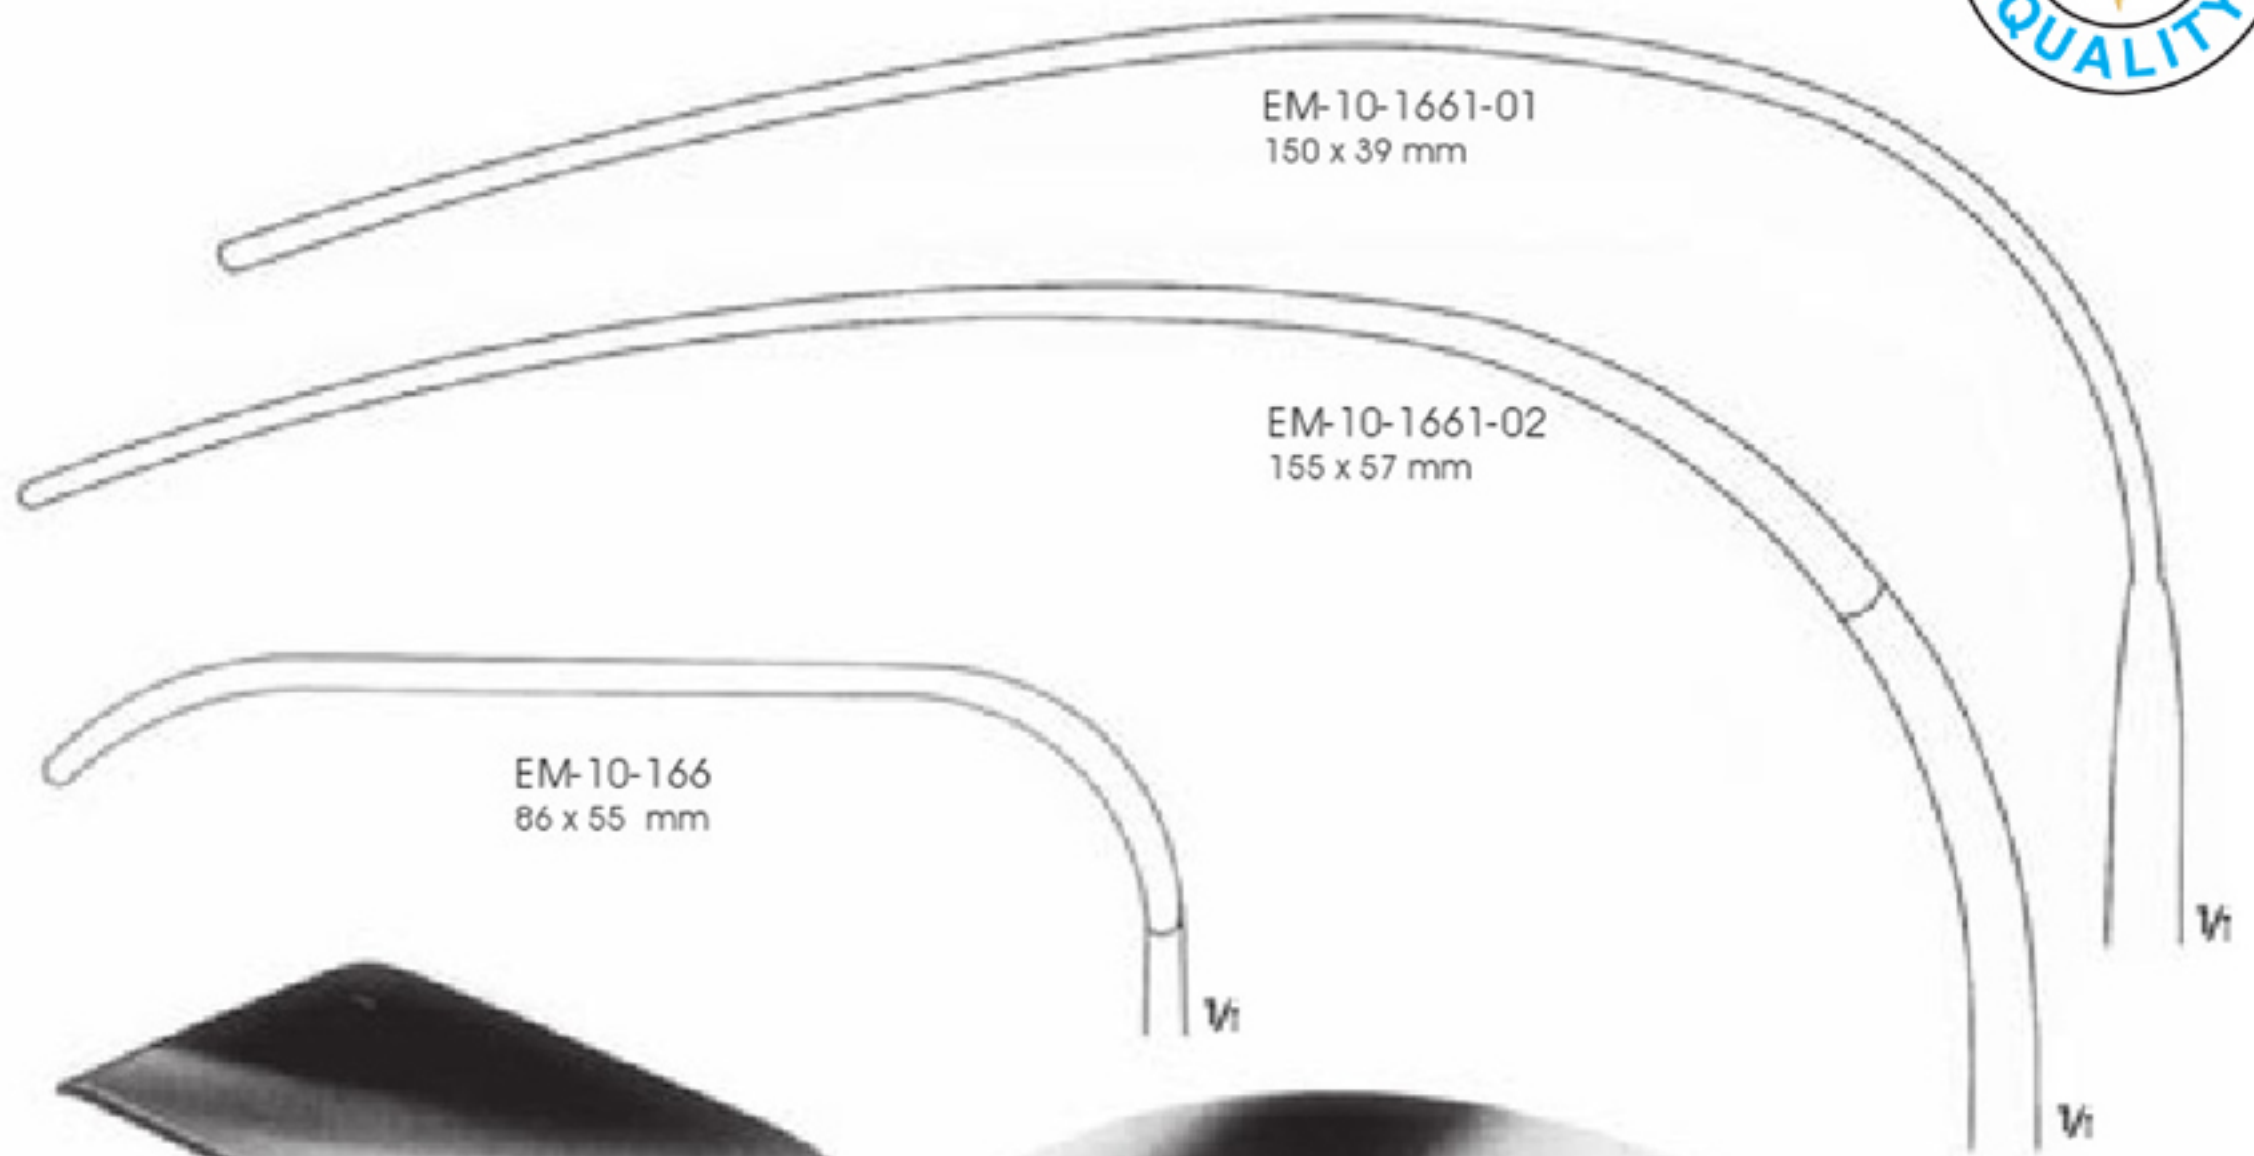

DEAVER  
EM-10-1653-02  
31 cm

50 mm

DEAVER  
EM-10-1653-03  
30.5 cm

75 mm

DEAVER  
EM-10-1653-04  
31 cm

LERICHE  
EM-10-1654-01  
25.5 cm

LERICHE  
EM-10-1654-02  
27.5 cm

KÜMMEL  
EM-10-1655  
Malleable  
28.5 cm

KÖRTE  
EM-10-1656  
30 cm

1/2

EM-10-1657  
Prostate retractor  
36 cm

1/2

EM-10-1658  
Urethral retractor  
39 cm

$\frac{1}{2}$   
MIKULICZ  
EM-10-1659-01  
24 cm

$\frac{1}{2}$   
MIKULICZ  
EM-10-1659-02 - 1659-03  
25 cm  
EM-10-1659-04  
26 cm

$\frac{1}{2}$   
MIKULICZ  
EM-10-1660  
25.5 cm

$\frac{1}{2}$   
KELLY  
EM-10-1661-01 - 1661-02  
26 cm

1/2

DOYEN  
EM-10-1662-01 - 1662-11  
24 cm

Length of blades	Width of blades		
	35 mm	45 mm	60 mm
60 mm	EM-10-1662-01	EM-10-1662-04	EM-10-1662-08
90 mm	EM-10-1662-02	EM-10-1662-05	EM-10-1662-09
120 mm	EM-10-1662-03	EM-10-1662-06	EM-10-1662-10
160 mm		EM-10-1662-07	EM-10-1662-11