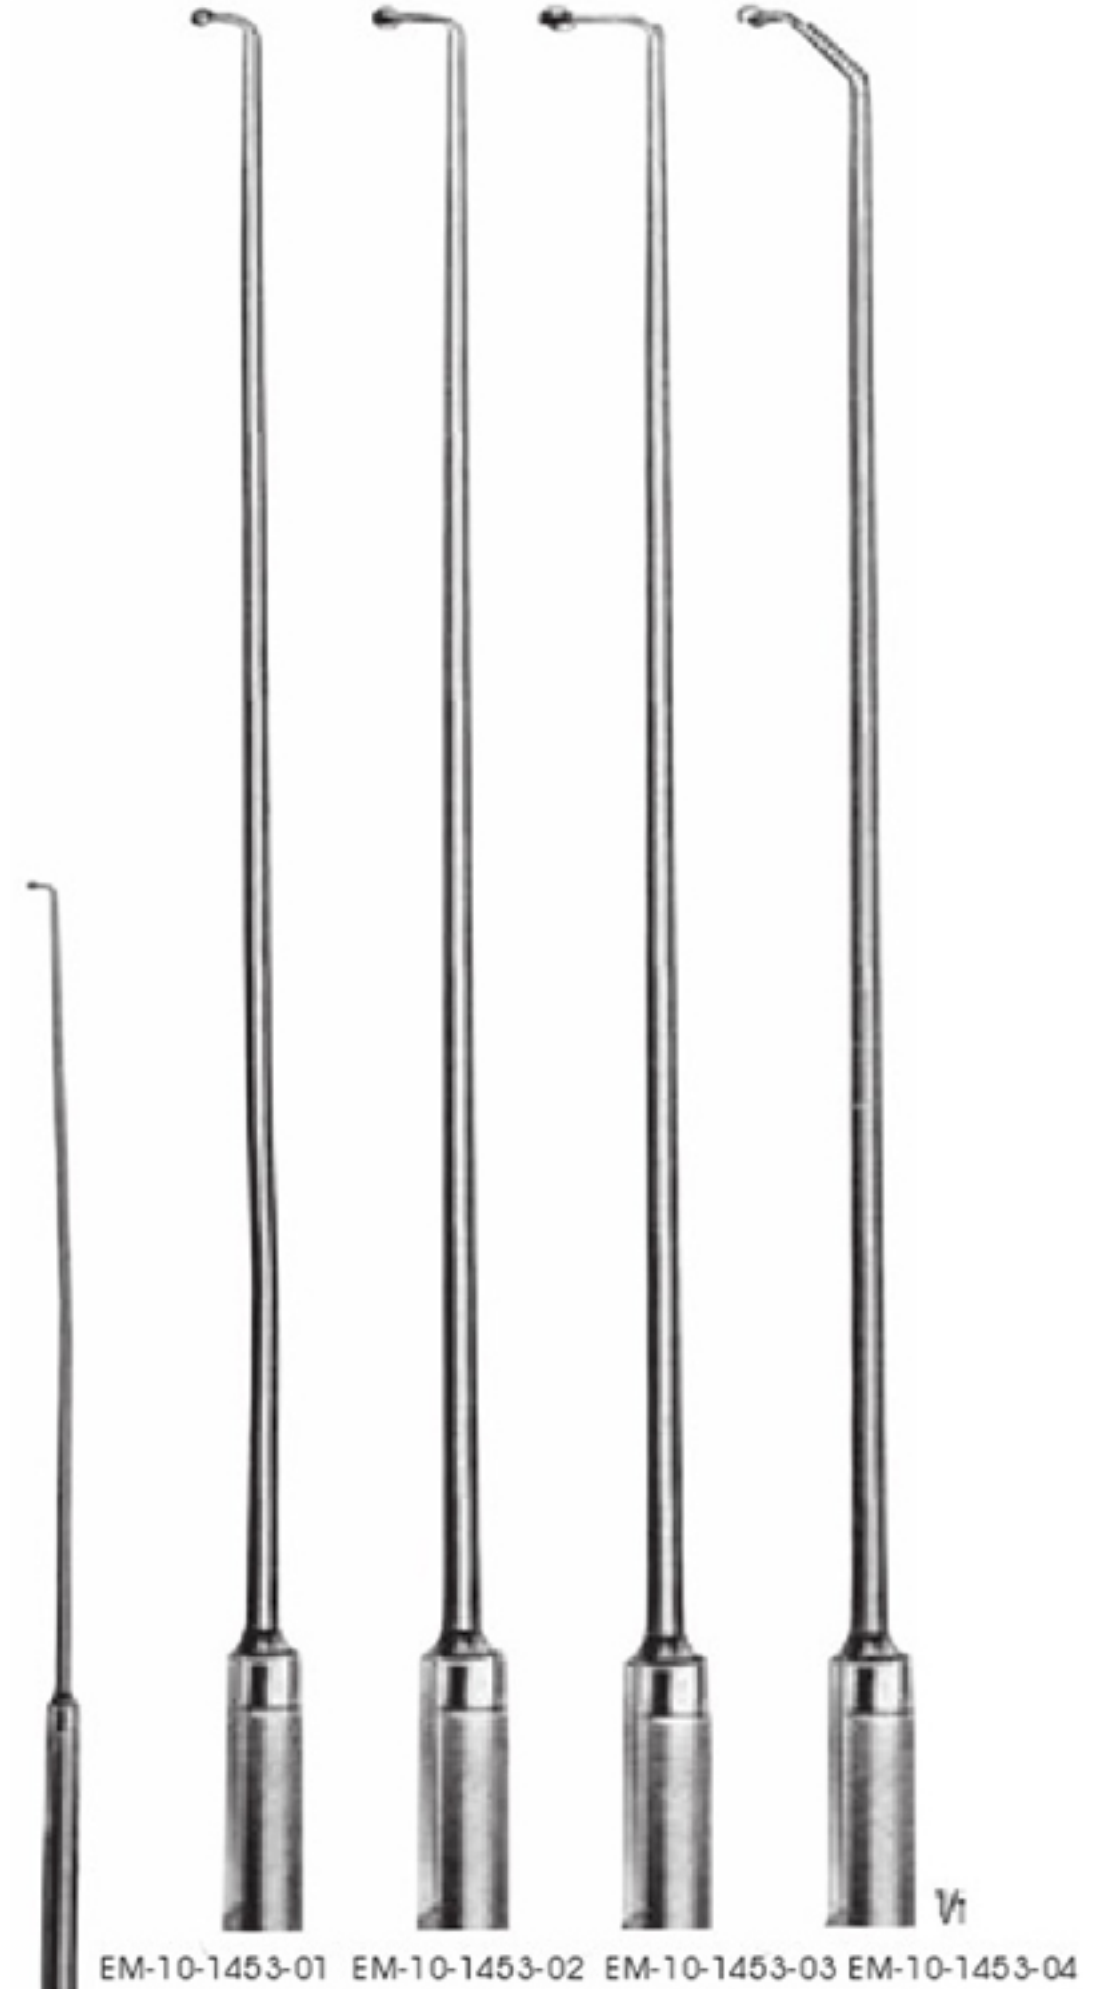

$\frac{1}{2}$  CASPAR  
EM-10-1453-01 - 1453-04  
Exploration hooks, probe-ended  
24.5 cm

JAGER  
 EM-10-1474  
 13.5 cm

TÖNNIS  
 EM-10-1475  
 Dura retractor  
 15 cm

COTTLE  
 EM-10-1476  
 16 cm

EM-10-1477  
 Dura retractor  
 18.5 cm