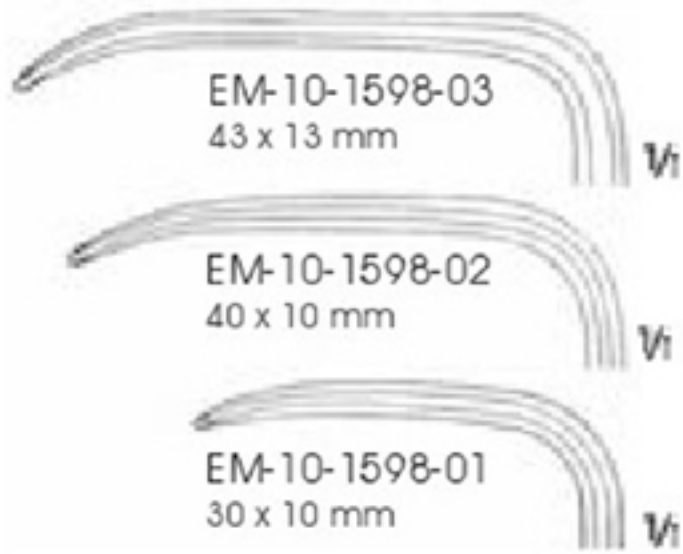

EM-10-1598-03
43 x 13 mm

EM-10-1598-02
40 x 10 mm

EM-10-1598-01
30 x 10 mm