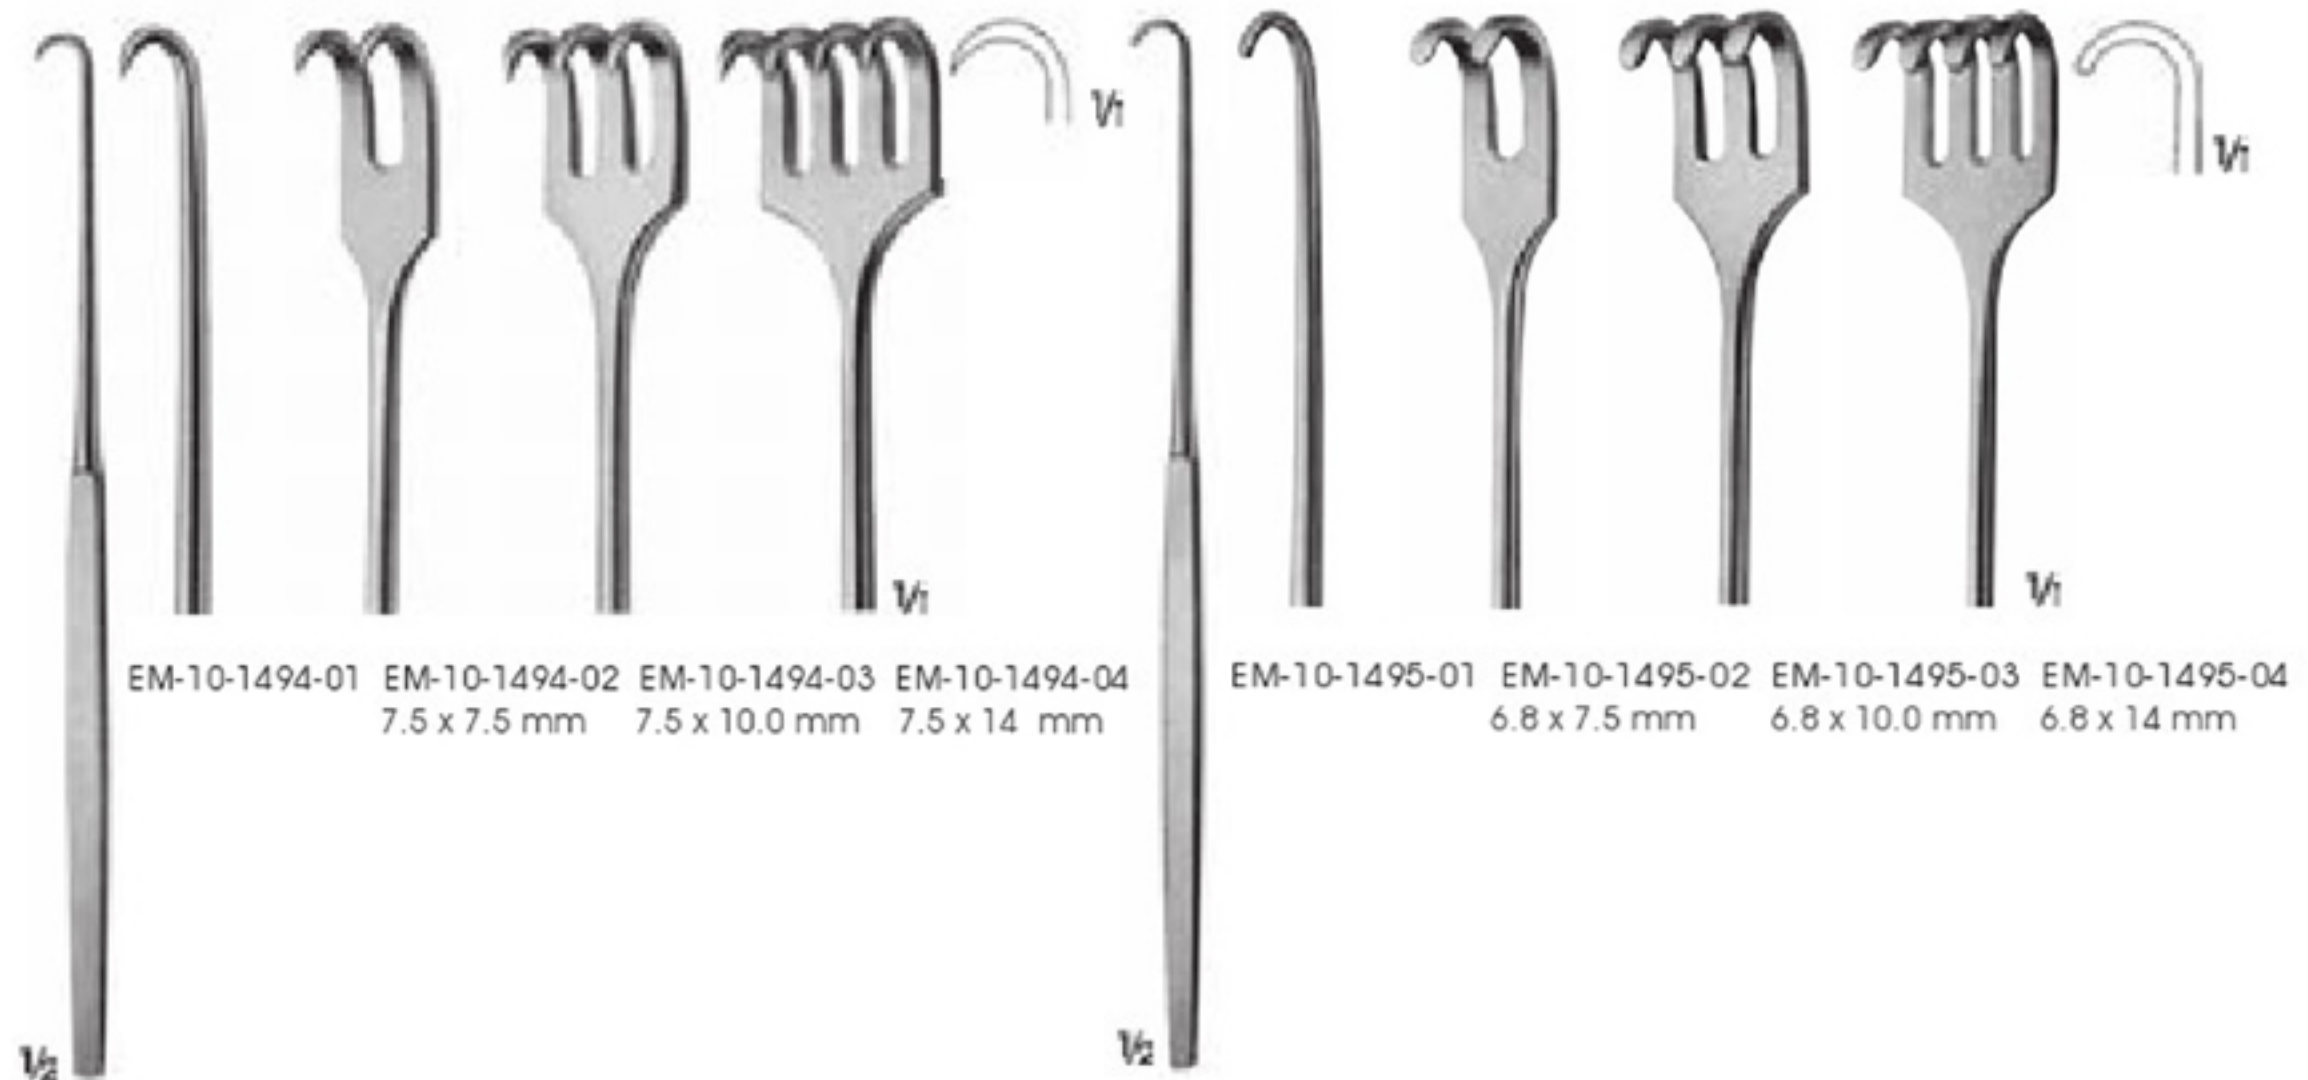

EM-10-1483  
 Tissue pick  
 Double picks to grasp and  
 lift skin, tissue etc  
 18.5 cm

BARSKY  
 EM-10-1484  
 15.5 cm

KILNER  
 EM-10-1485  
 Sharp  
 8 cm

CONVERSE  
 EM-10-1486  
 Blunt  
 12 cm

EM-10-1493-01 EM-10-1492-02 EM-10-1492-03 EM-10-1492-04  
5.0 x 4.2 mm 5.0 x 7.0 mm 5.0 x 9.5 mm

EM-10-1493-01 EM-10-1493-02 EM-10-1493-03 EM-10-1493-04  
4.5 x 4.2 mm 4.5 x 7.0 mm 4.5 x 9.5 mm

EM-10-1493-01 - 1492-04 Sharp  
Small curve  
16.5 cm

EM-10-1493-01 - 1493-04 Blunt  
Small curve  
16.5 cm