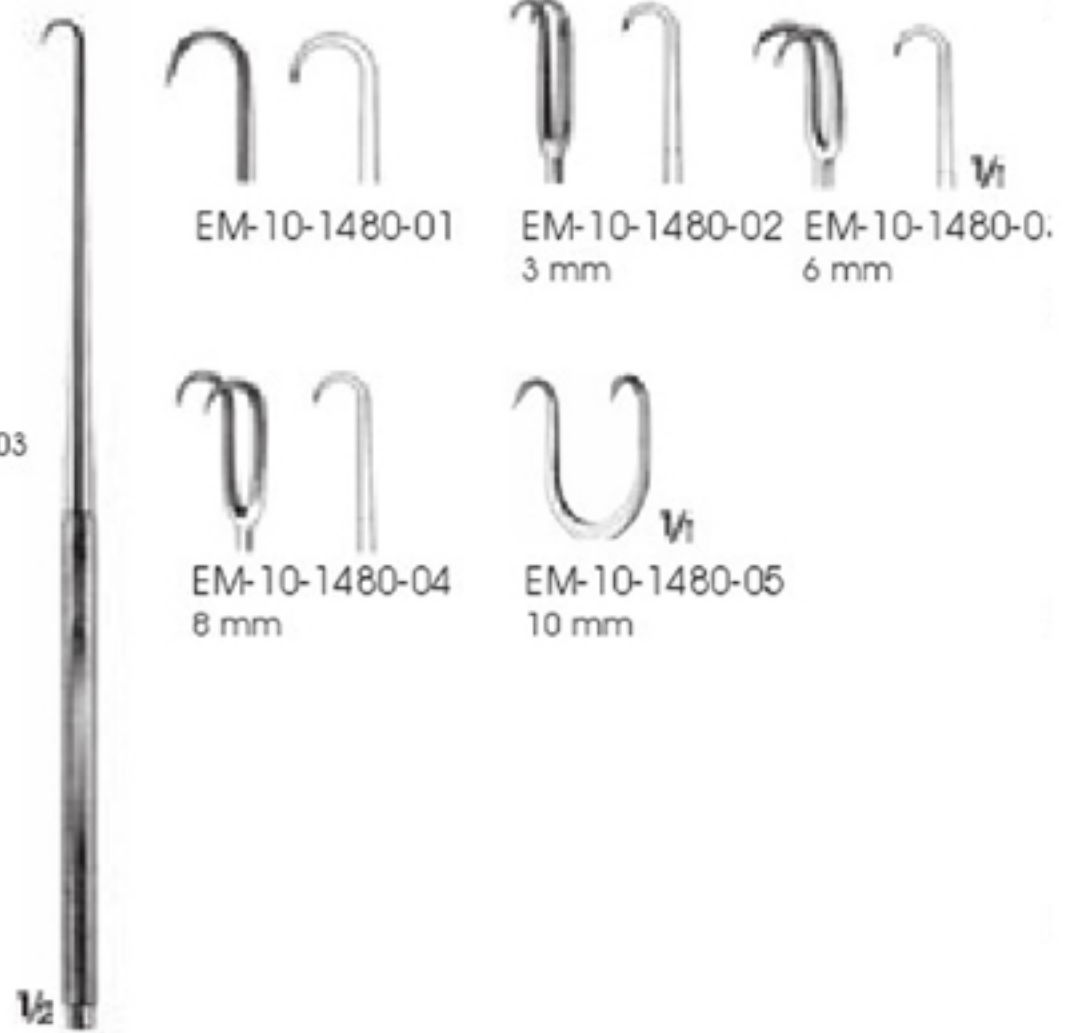

JOSEPH
EM-10-1480-01 - 1480-05
16.5 cm