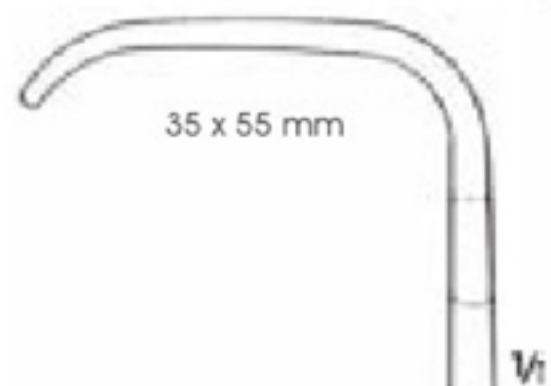

KÖRTE
EM-10-1594
4 prongs, blunt
Handle vertical to the blade
23 cm