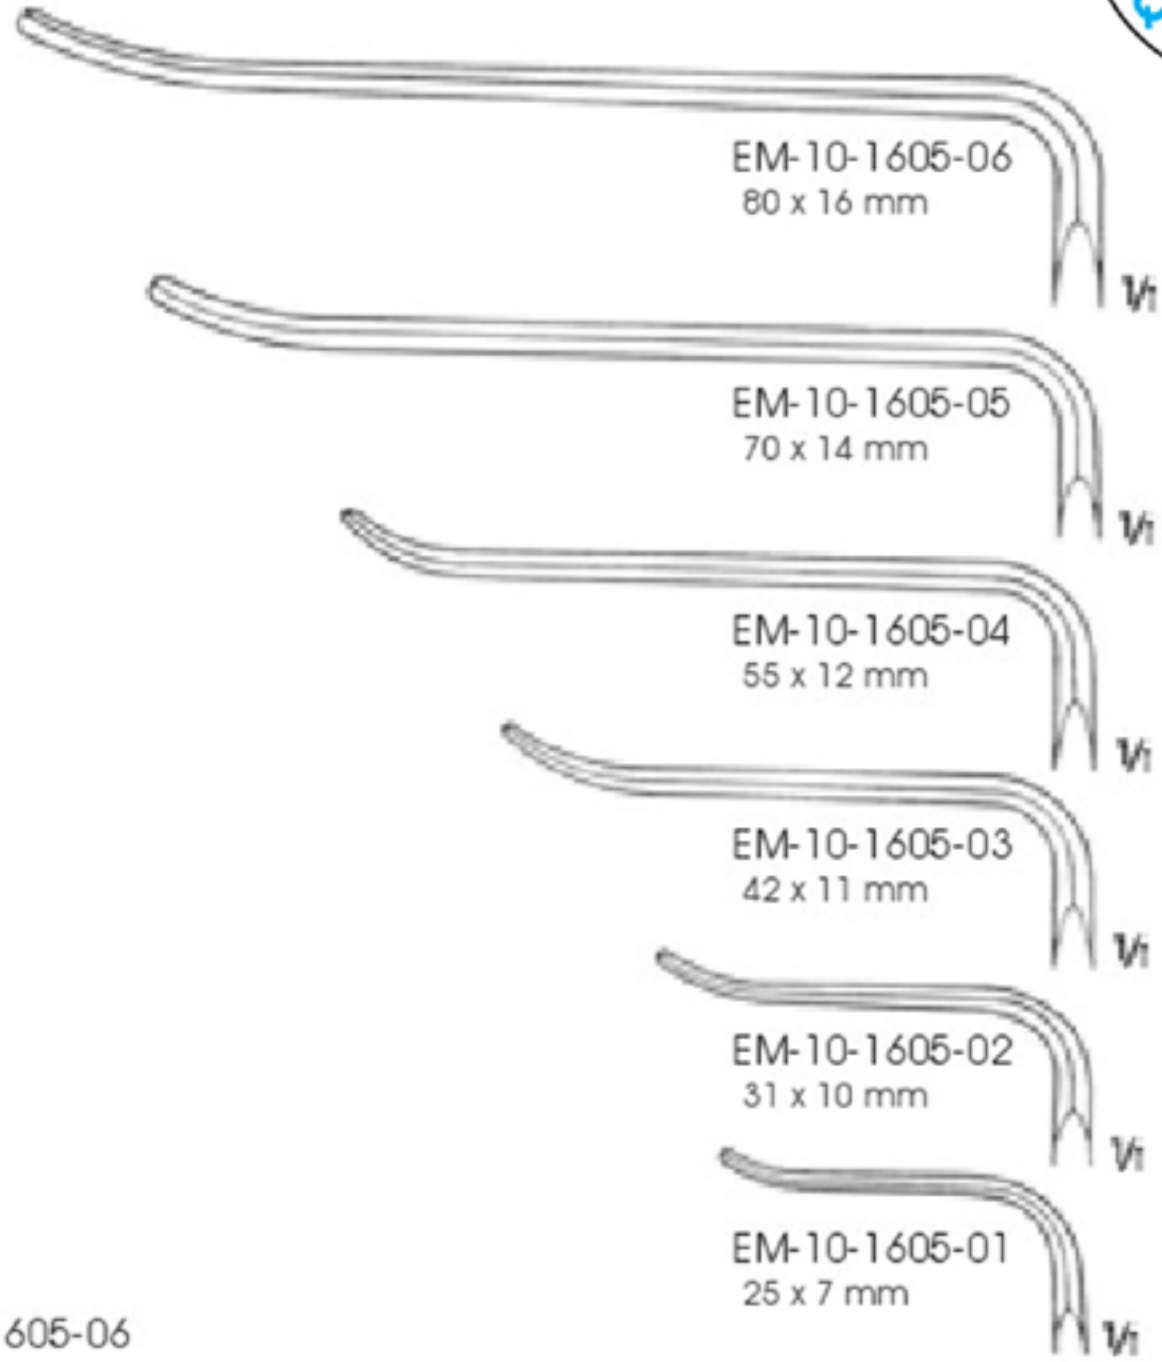

EM-10-1601  
21 cm

EM-10-1602-01 - 1602-02

EM-10-1602-01  
63 x 20 mm  
21 cm

EM-10-1602-02  
55 x 20 mm  
22 cm

EM-10-1603  
21.5 cm

LANGENBECK  
EM-10-1604  
Handle vertical to the blade  
21.5 cm

OBWEGESER  
EM-10-1605-01 - 1605-06  
21.5 cm