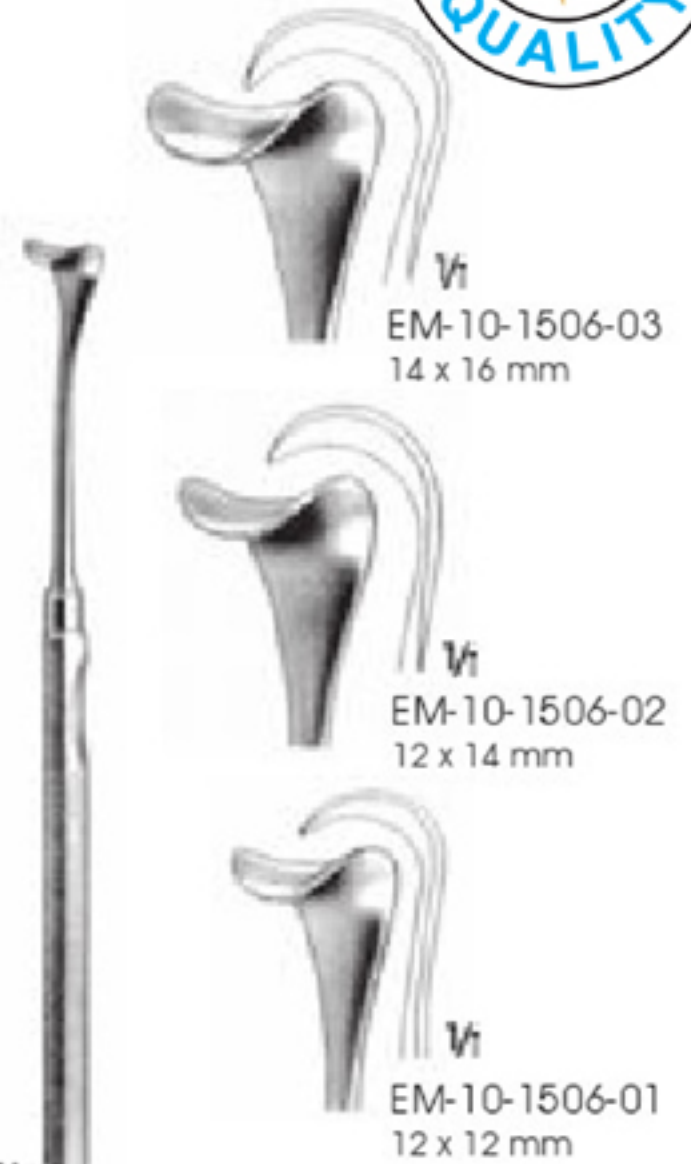

$\frac{1}{2}$
MANNERFELT
EM-10-1506-01 1506-03
Saddle hooks
15.5 cm