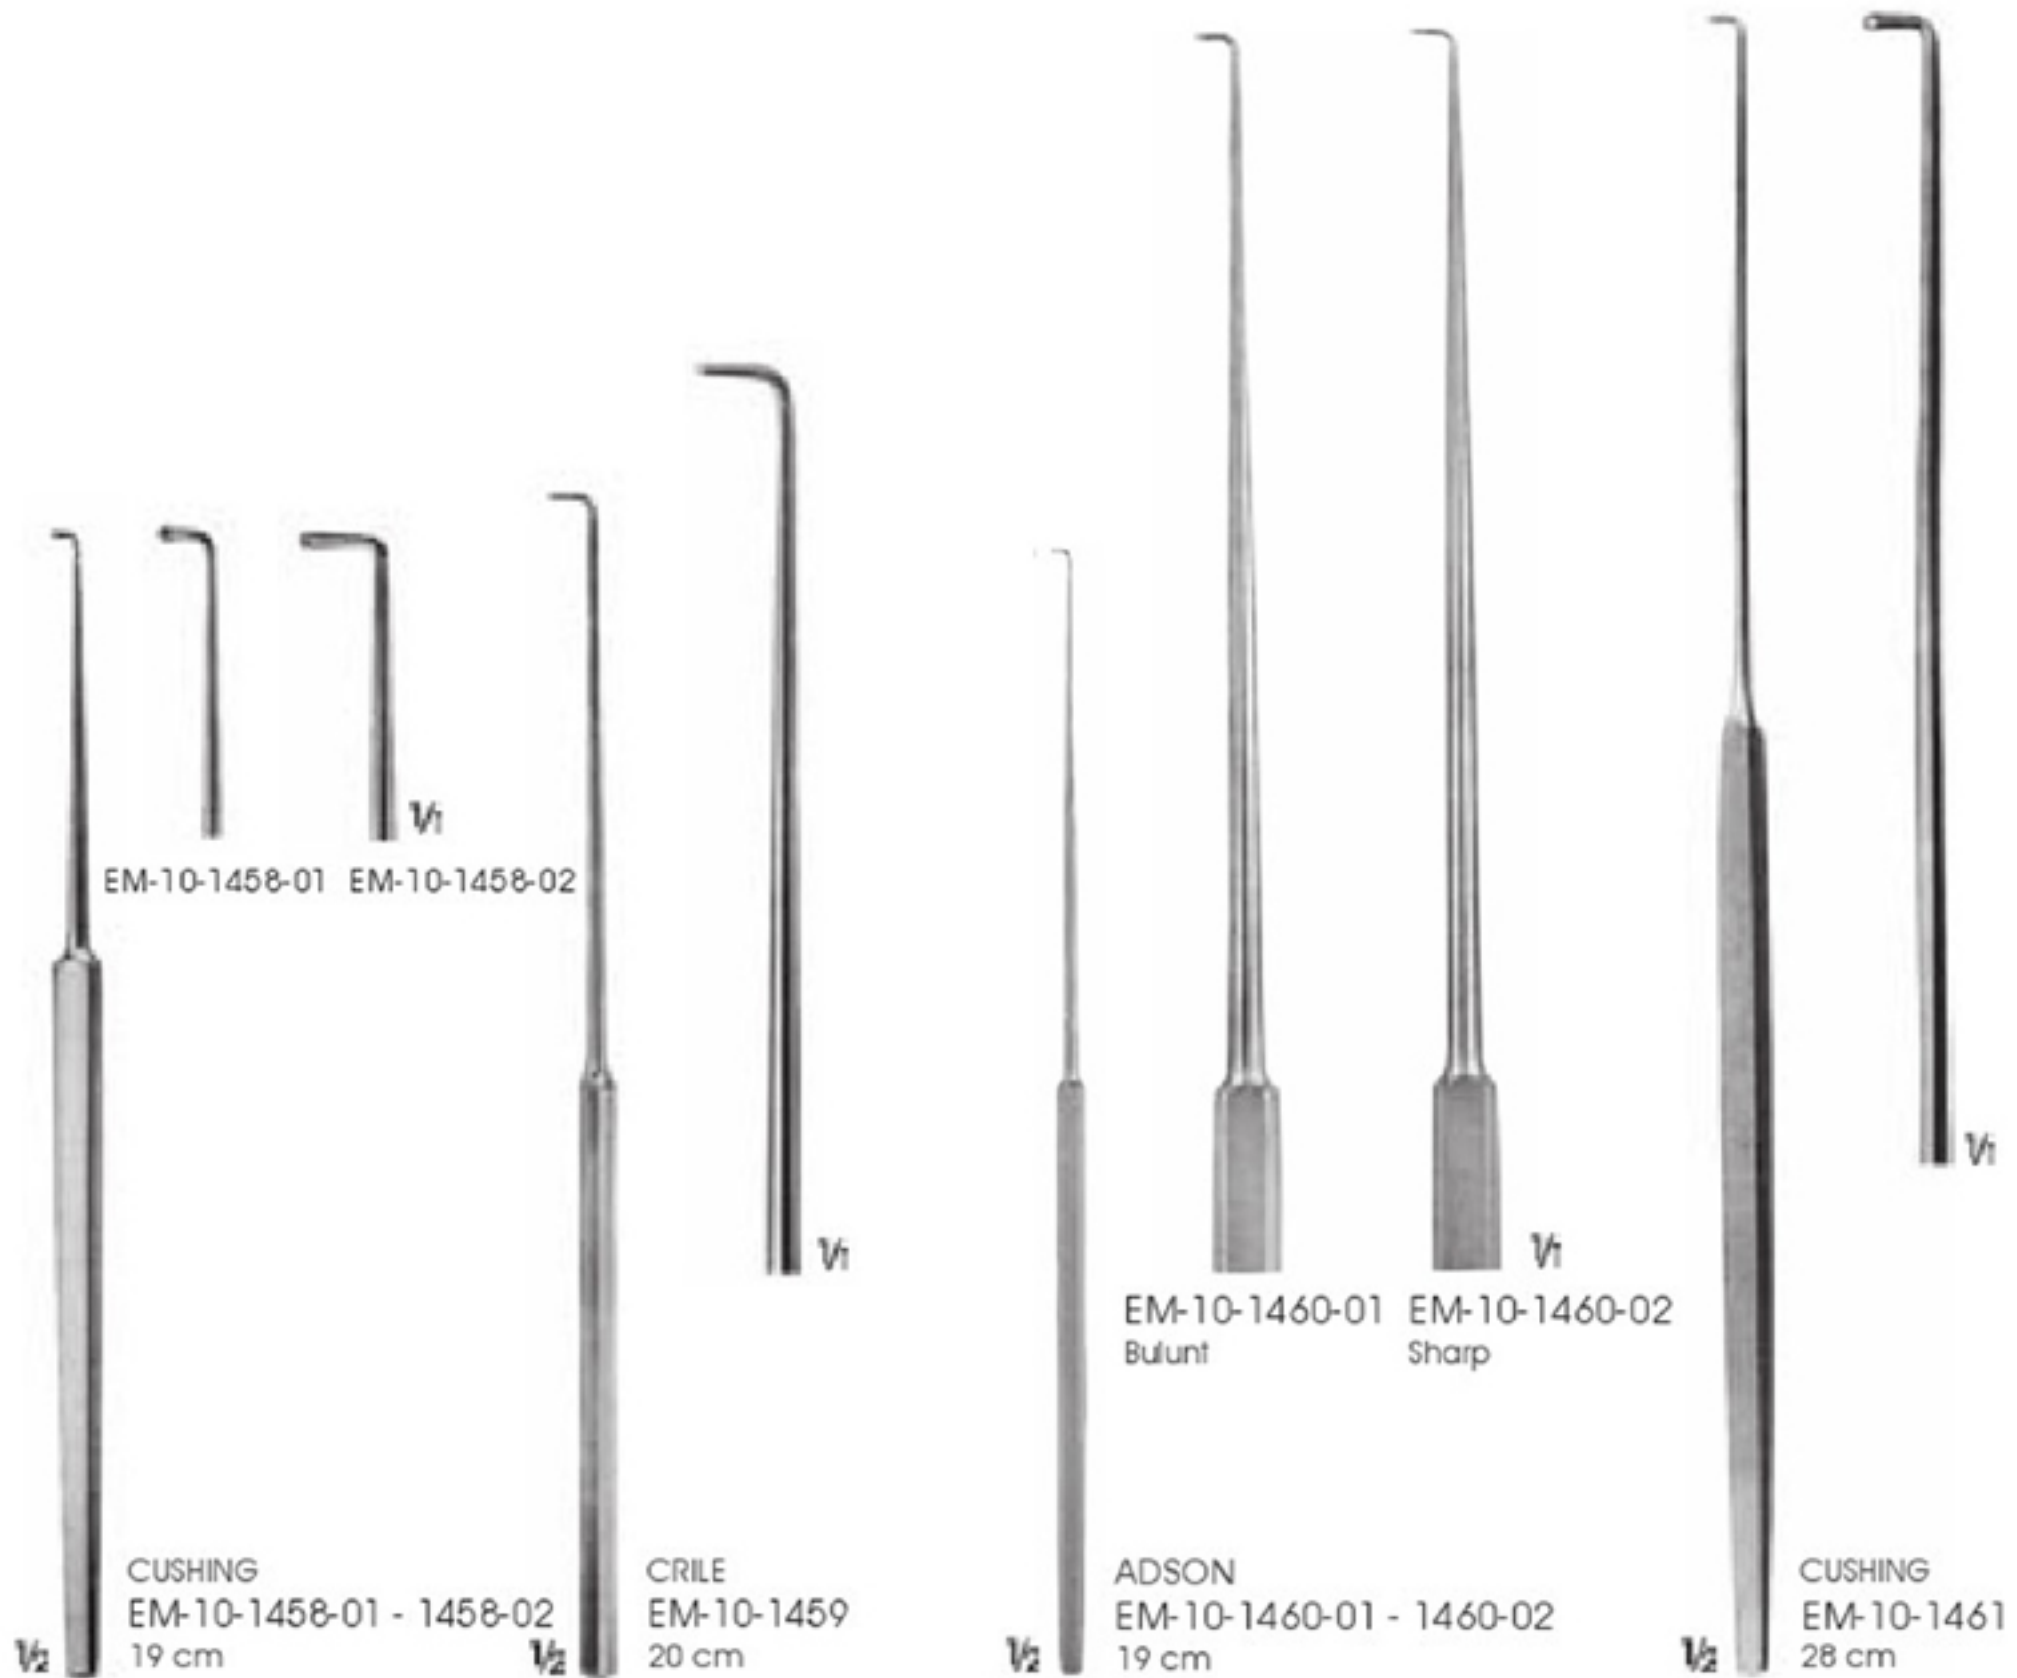

$\frac{1}{2}$  CASPAR  
EM-10-1453-01 - 1453-04  
Exploration hooks, probe-ended  
24.5 cm

JAGER  
 EM-10-1474  
 13.5 cm

TÖNNIS  
 EM-10-1475  
 Dura retractor  
 15 cm

COTTLE  
 EM-10-1476  
 16 cm

EM-10-1477  
 Dura retractor  
 18.5 cm