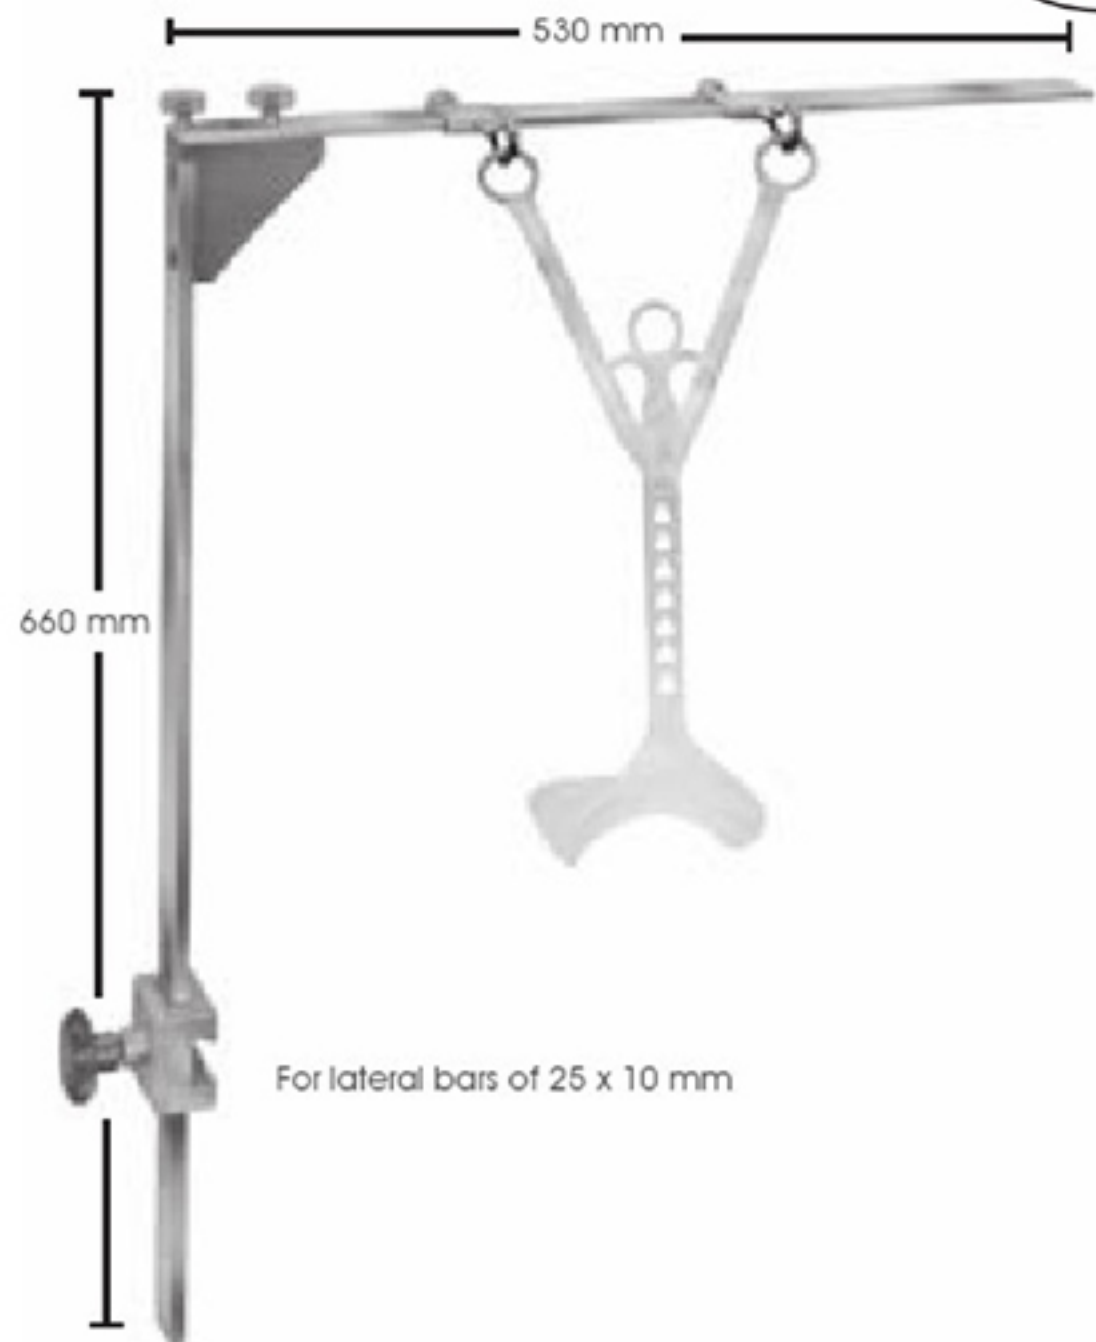

DOYEN  
EM-10-1672-01  
25 cm

DOYEN  
EM-10-1672-02  
With light carrier  
25 cm

1/2

DOYEN  
EM-10-1673-01 48 x 90 mm  
EM-10-1673-02 48 x 105 mm  
EM-10-1673-03 48 x 120 mm  
EM-10-1673-04 48 x 135 mm  
28 cm

1/2

ROCHARD  
EM-10-1674-01 48 x 90 mm  
EM-10-1674-02 48 x 105 mm  
EM-10-1674-03 48 x 120 mm  
EM-10-1674-04 48 x 135 mm  
EM-10-1674-05 48 x 155 mm  
31 cm

1/2

EM-10-1675 Komple /Complete  
(EM-10-1676) With chain  
(EM-10-1675-01/645 gr.) Weigh  
79 cm

1/2

ROCHARD  
EM-10-1677 - 1674-01

1/2

ROCHARD  
EM-10-1677  
Fixation device for K 739.00-K 739.04

ROCHARD  
EM-10-1678  
Mounting frame for fastening to both sides of the lateral bars of the operating tables, thus more stability is given, can be dismantled for sterilization.

ROCHARD  
EM-10-1679  
Mounting frame for fastening to both sides of the lateral bars of the operating tables, thus more stability is given, can be dismantled for sterilization.

HABERER  
 EM-10-1685  
 Malleable  
 30.5 cm