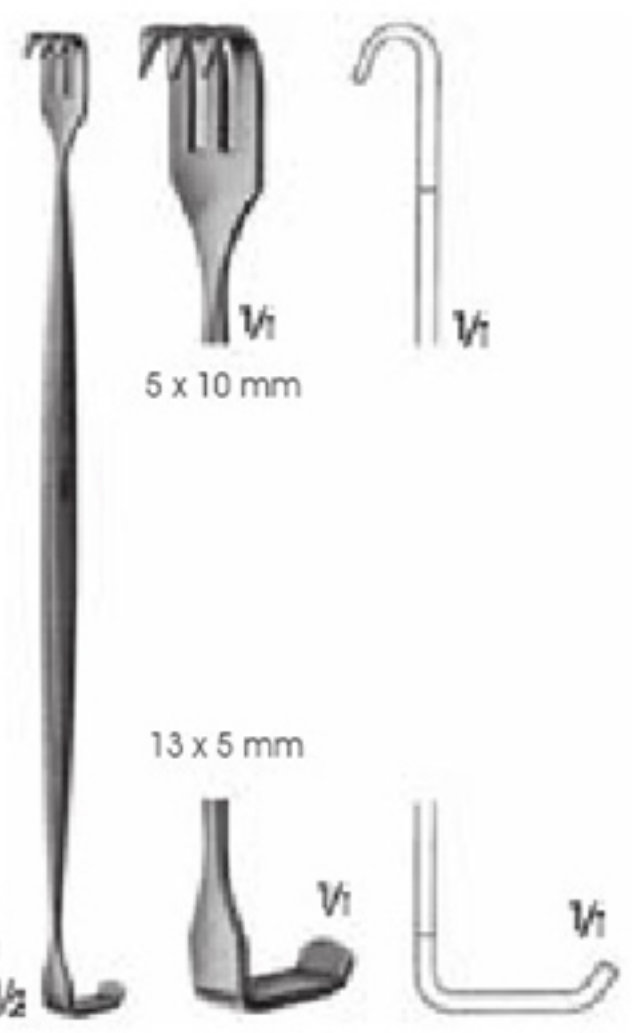

EM-10-1532-03

1/2

WILLIGER  
EM-10-1532-01 - 1532-03  
Sharp  
12 cm

EM-10-1533  
8 x 7 mm

EM-10-1534  
8 x 7 mm

8 x 7 mm

18 x 5,5 mm

22 x 7 mm

BABY-SENN-MILLER  
EM-10-1533 - 1534  
15.5 cm

SENN-MILLER  
EM-10-1535  
16.5 cm

5 x 10 mm

13 x 5 mm

KILNER  
EM-10-1536  
15.5 cm

$\frac{1}{2}$   
PAUL  
EM-10-1537  
Tendon hook  
12 cm

EM-10-1538-01  
12 x 6 mm