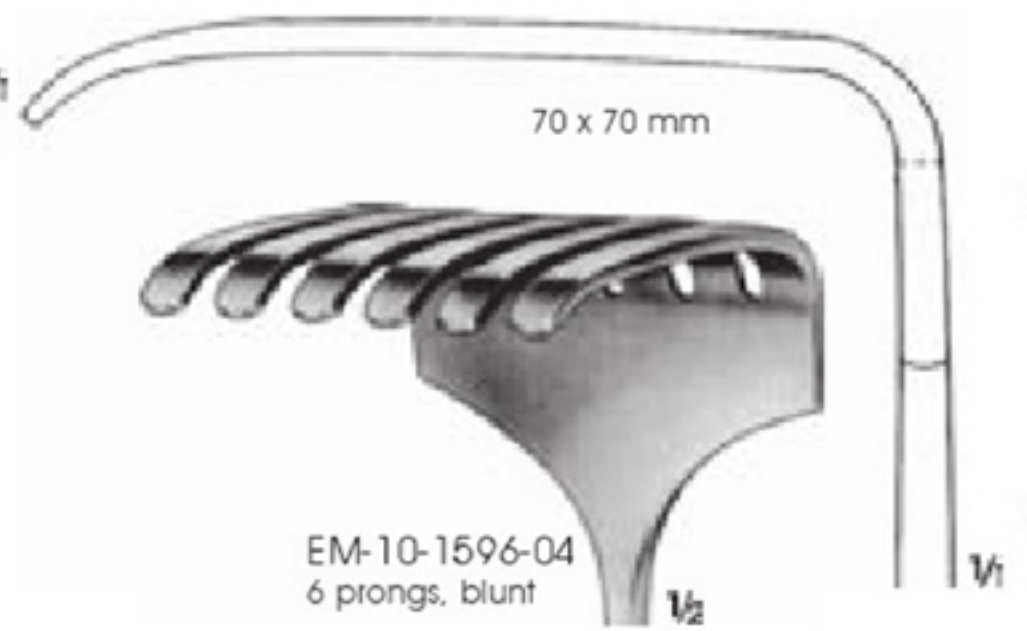

1/2

KÖRTE- WAGNER  
 EM-10-1593  
 8 prongs, semi sharp  
 28 cm

28 x 40 mm

KÖRTE  
EM-10-1594  
4 prongs, blunt  
Handle vertical to the blade  
23 cm

EM-10-1596-04  
6 prongs, blunt

EM-10-1596-03  
6 prongs, blunt