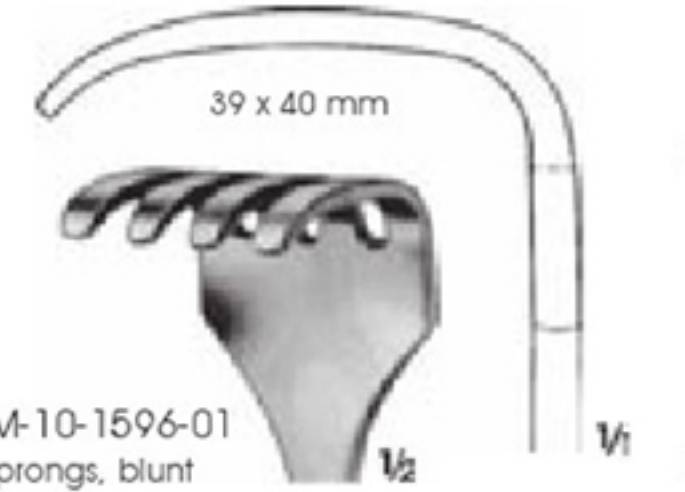

EM-10-1596-01
4 prongs, blunt