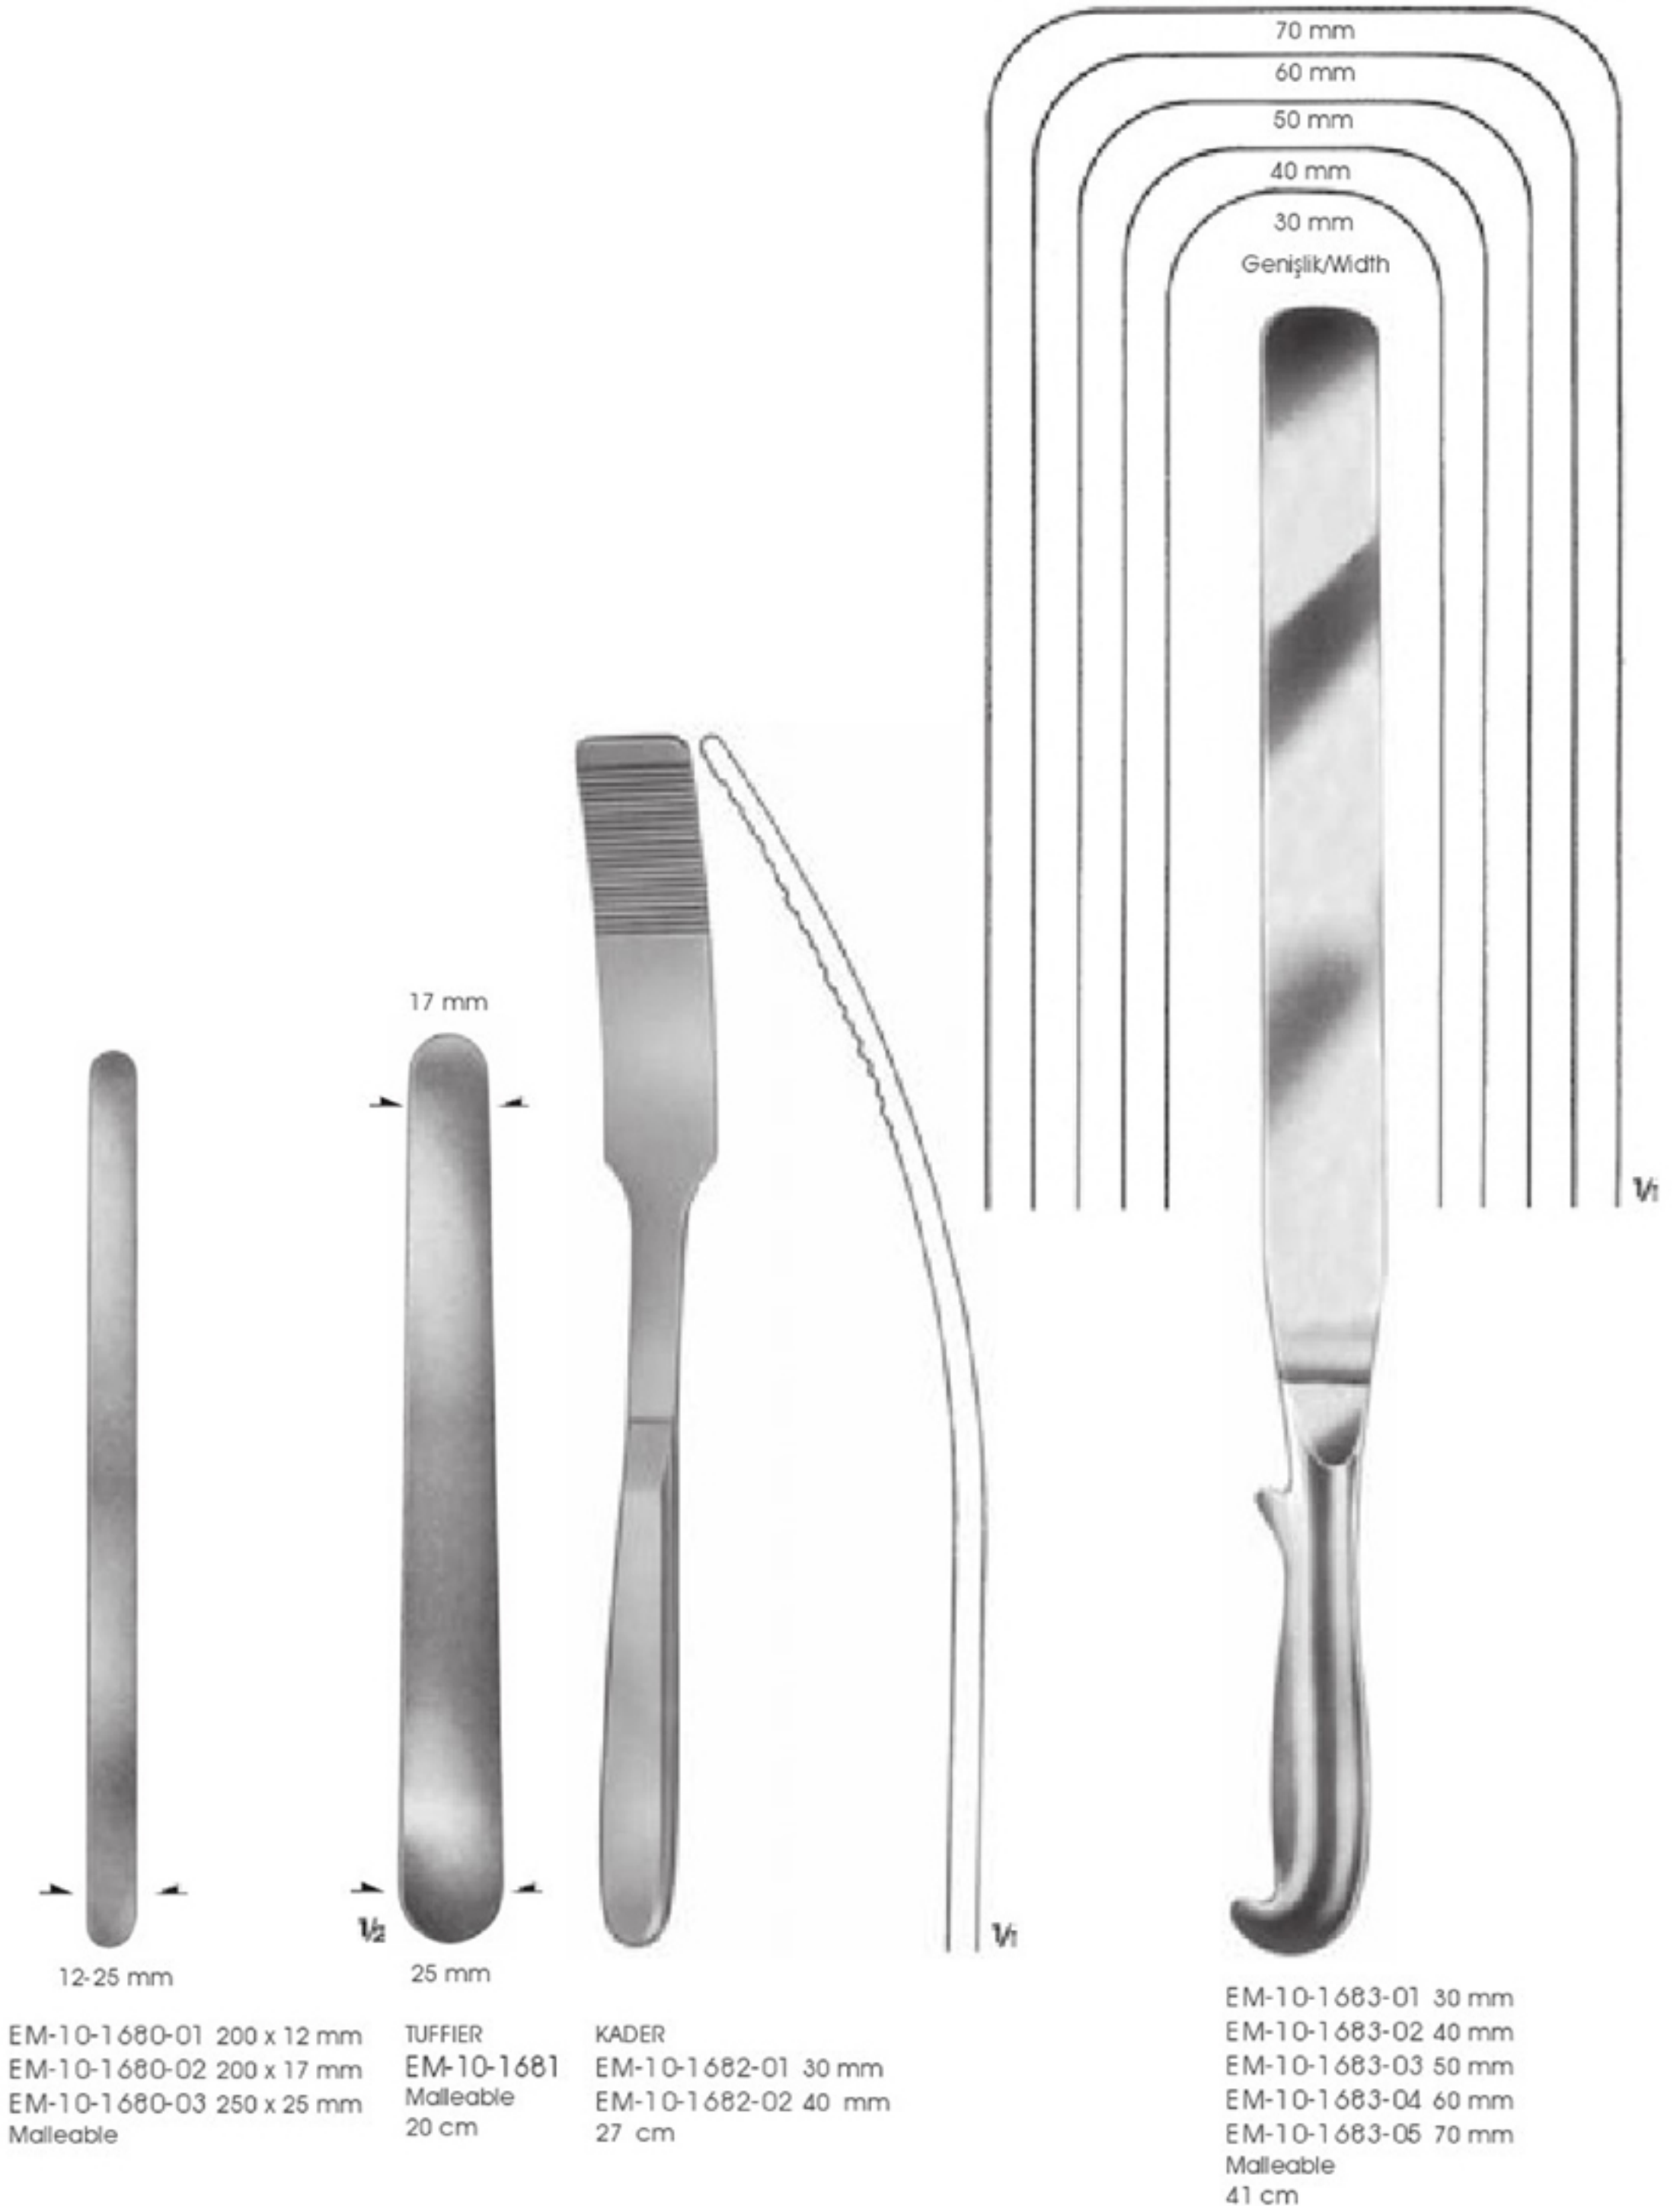

1/2

ROCHARD  
EM-10-1674-01 48 x 90 mm  
EM-10-1674-02 48 x 105 mm  
EM-10-1674-03 48 x 120 mm  
EM-10-1674-04 48 x 135 mm  
EM-10-1674-05 48 x 155 mm  
31 cm

1/2

EM-10-1675 Komple /Complete  
(EM-10-1676) With chain  
(EM-10-1675-01/645 gr.) Weigh  
79 cm

1/2

ROCHARD  
EM-10-1677 - 1674-01

1/2

ROCHARD  
EM-10-1677  
Fixation device for K 739.00-K 739.04

ROCHARD  
EM-10-1678  
Mounting frame for fastening to both sides of the lateral bars of the operating tables, thus more stability is given, can be dismantled for sterilization.

ROCHARD  
EM-10-1679  
Mounting frame for fastening to both sides of the lateral bars of the operating tables, thus more stability is given, can be dismantled for sterilization.

HABERER  
 EM-10-1685  
 Malleable  
 30.5 cm