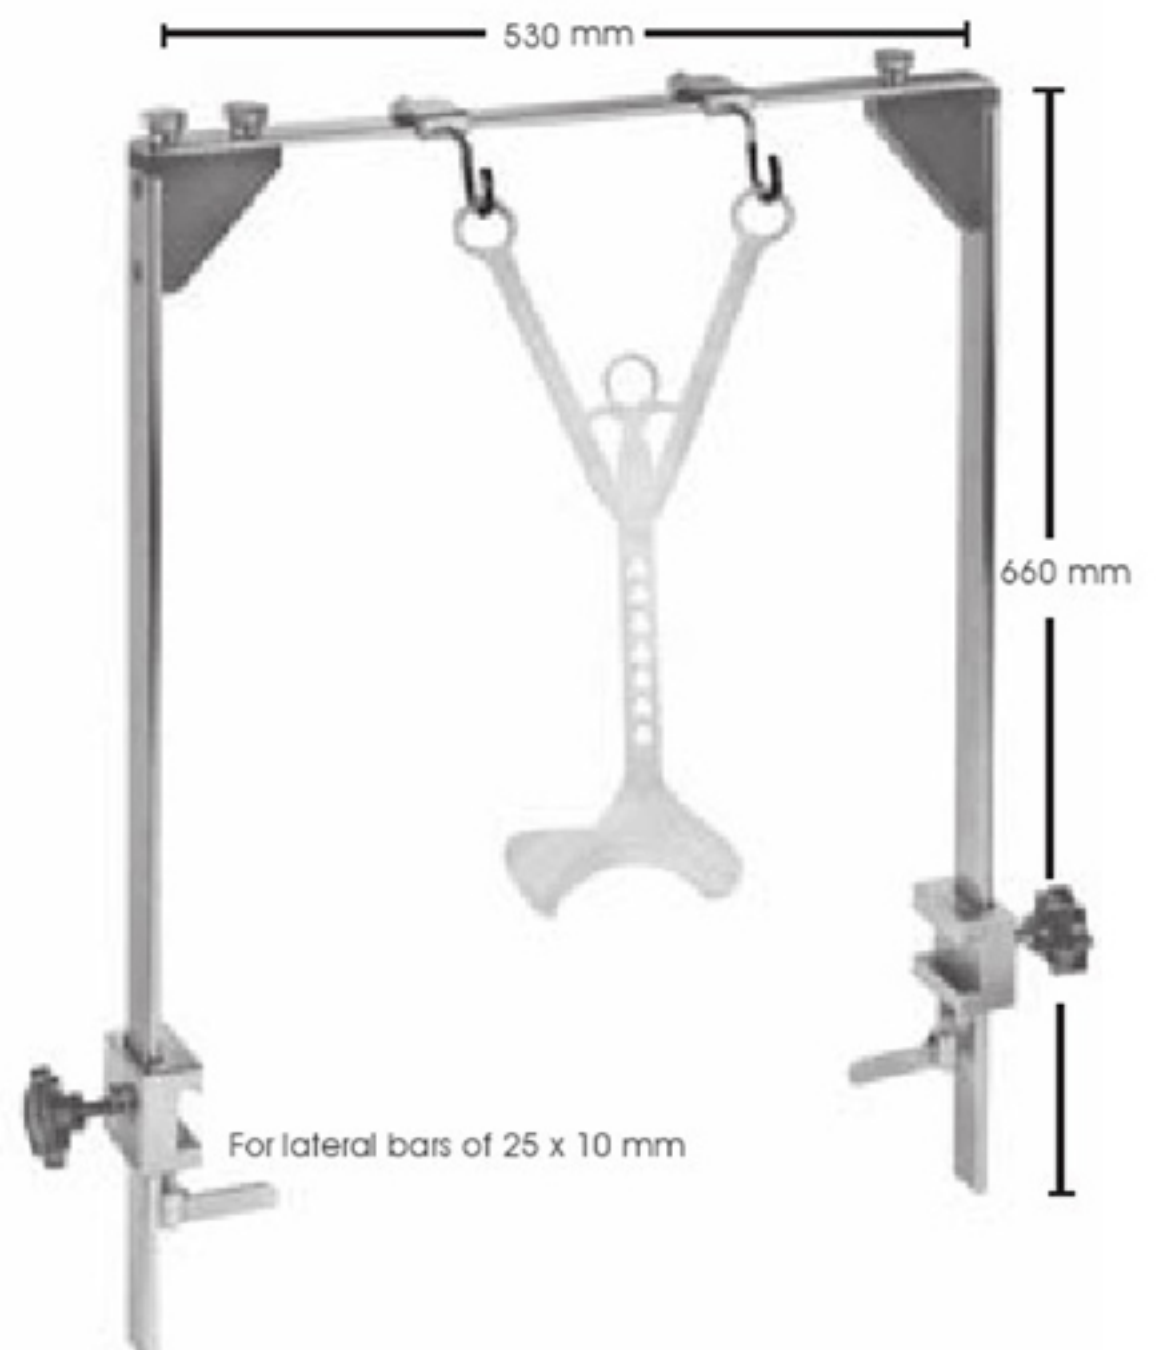

DOYEN  
EM-10-1672-01  
25 cm

DOYEN  
EM-10-1672-02  
With light carrier  
25 cm

1/2

DOYEN  
EM-10-1673-01 48 x 90 mm  
EM-10-1673-02 48 x 105 mm  
EM-10-1673-03 48 x 120 mm  
EM-10-1673-04 48 x 135 mm  
28 cm

1/2

ROCHARD  
EM-10-1674-01 48 x 90 mm  
EM-10-1674-02 48 x 105 mm  
EM-10-1674-03 48 x 120 mm  
EM-10-1674-04 48 x 135 mm  
EM-10-1674-05 48 x 155 mm  
31 cm

1/2

EM-10-1675 Komple /Complete  
(EM-10-1676) With chain  
(EM-10-1675-01/645 gr.) Weigh  
79 cm

1/2

ROCHARD  
EM-10-1677 - 1674-01

1/2

ROCHARD  
EM-10-1677  
Fixation device for K 739.00-K 739.04

ROCHARD  
EM-10-1678  
Mounting frame for fastening to both sides of the lateral bars of the operating tables, thus more stability is given, can be dismantled for sterilization.

ROCHARD  
EM-10-1679  
Mounting frame for fastening to both sides of the lateral bars of the operating tables, thus more stability is given, can be dismantled for sterilization.

HABERER  
 EM-10-1685  
 Malleable  
 30.5 cm