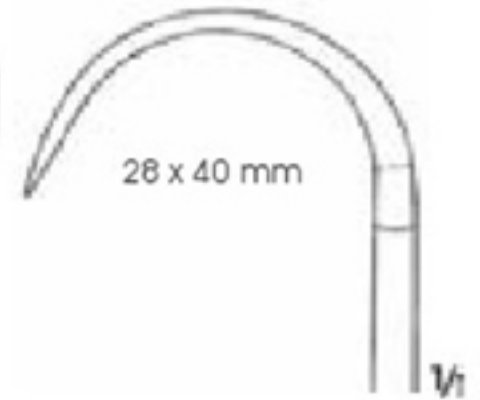

Semi-sharp 1/1

Blunt 1/1

EM-10-1589-01  
 16 x 9 mm

EM-10-1589-02  
 16 x 14 mm

EM-10-1589-03  
 16 x 20 mm

EM-10-1589-04  
 16 x 30 mm

EM-10-1590-01  
 15.5 x 9 mm

EM-10-1590-02  
 15.5 x 14 mm

EM-10-1590-03  
 15.5 x 20 mm

EM-10-1590-04  
 15.5 x 30 mm

1/2

KÖRTE  
 EM-10-1591 - 1592  
 Handle vertical to the blade  
 24 cm

26 x 40 mm

EM-10-1591  
 8 prongs, semi-sharp

26 x 40 mm

EM-10-1592  
 8 prongs, blunt

1/2

KÖRTE- WAGNER  
 EM-10-1593  
 8 prongs, semi sharp  
 28 cm

28 x 40 mm

KÖRTE  
EM-10-1594  
4 prongs, blunt  
Handle vertical to the blade  
23 cm

EM-10-1596-04  
6 prongs, blunt

EM-10-1596-03  
6 prongs, blunt