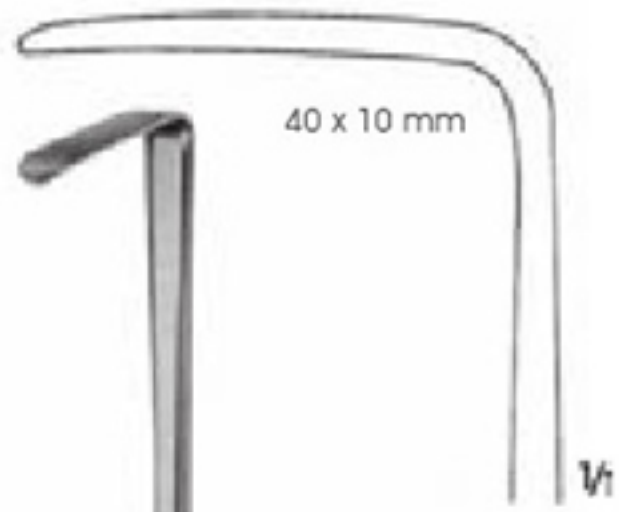

EM-10-1601  
21 cm

EM-10-1602-01 - 1602-02

EM-10-1602-01  
63 x 20 mm  
21 cm

EM-10-1602-02  
55 x 20 mm  
22 cm

EM-10-1603  
21.5 cm

LANGENBECK  
EM-10-1604  
Handle vertical to the blade  
21.5 cm

OBWEGESER  
EM-10-1605-01 - 1605-06  
21.5 cm