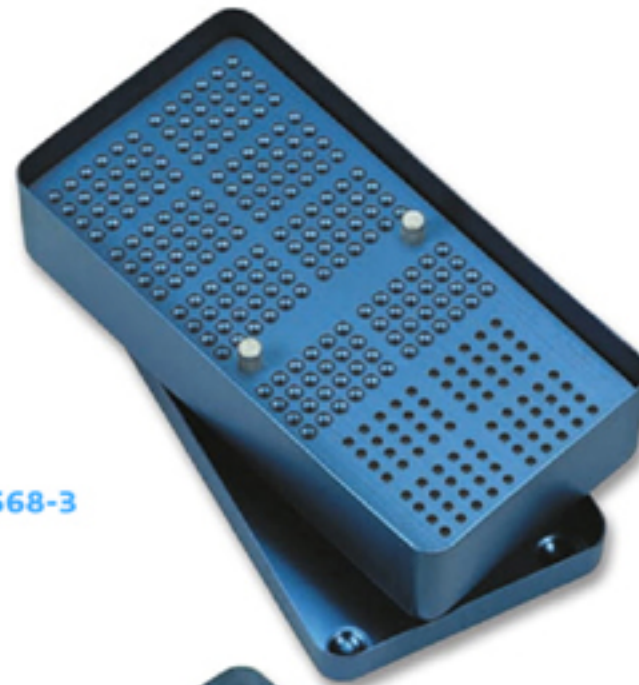

## 12. Sterilisation · Sterilization Instrument Trays

Endodontic Boxes

EM-5568-1

EM-5568-2

EM-5568-3

EM-5568-4

Aluminium endodontic MAXI boxes,  
complete with lid  
dimensions mm. 204 x 105 x 54

EM-5568-R  
Spare glasses for Endo-Box