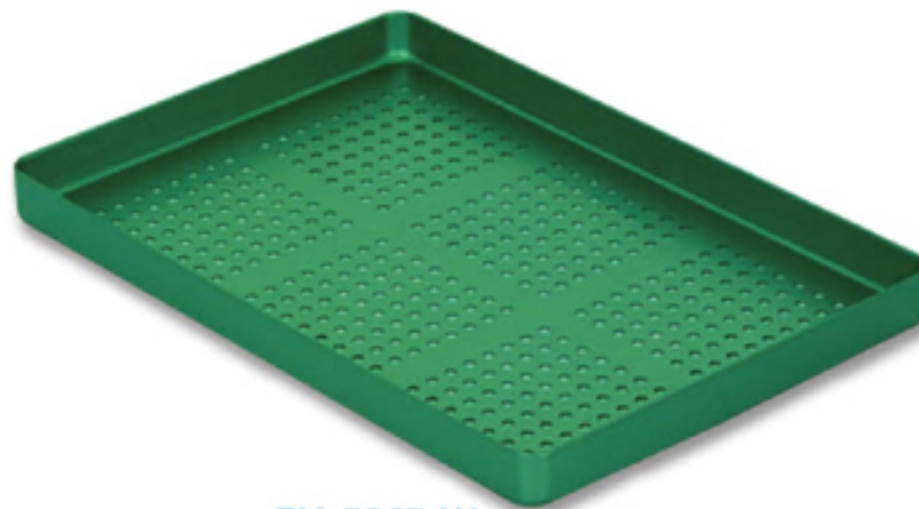

EM-5567-LV