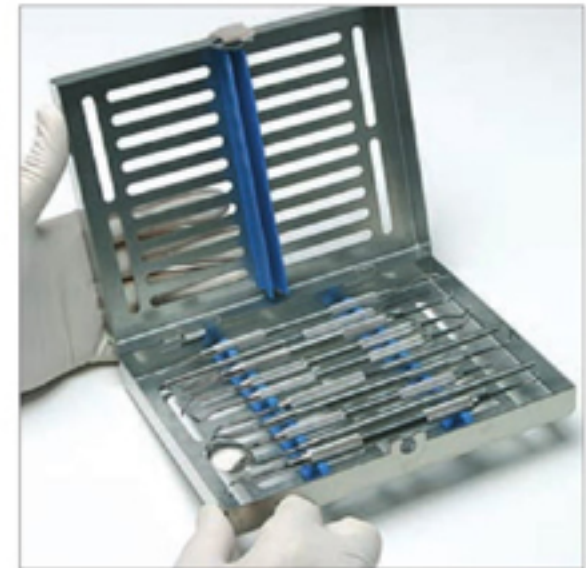

# 12. Sterilisation · Sterilization Instrument Trays

## Instrument Cassettes

STANDARD  
Dimensions  
288x182x34 mm.

Locking Tray Standard  
opened

Locking Tray Standard  
closes

MIDI  
Dimensions  
182x144x34 mm.

Locking Tray Midi  
open

Locking Tray Midi  
closes