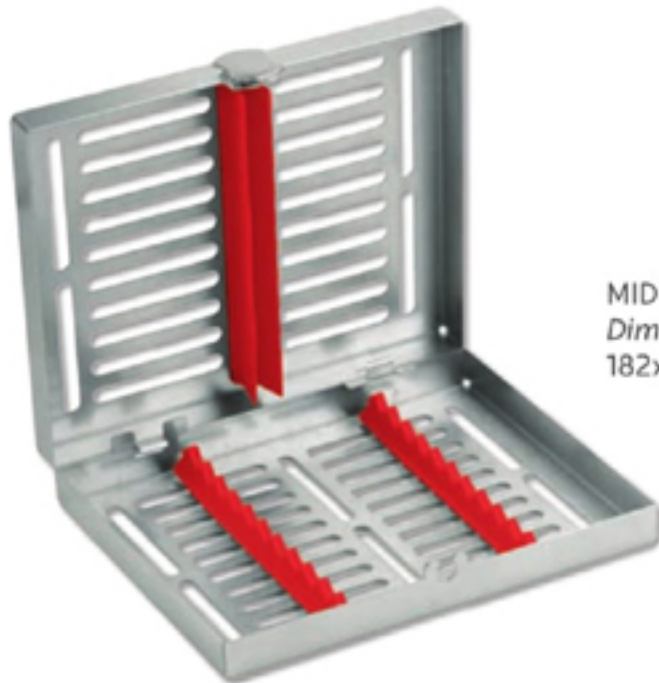

# 12. Sterilisation · Sterilization Instrument Trays

## Instrument Cassettes

STANDARD  
Dimensions  
288x182x34 mm.

Locking Tray Standard  
opened

Locking Tray Standard  
closes

MIDI  
Dimensions  
182x144x34 mm.

Locking Tray Midi  
open

Locking Tray Midi  
closes

MINI  
Dimensions  
182x72x34 mm.