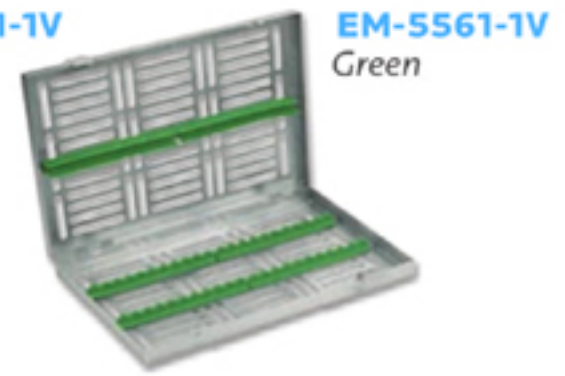

# 12. Sterilisation · Sterilization

## Instrument Trays

Stainless Steel Instrument Cassettes

**STANDARD**

Dimensions:  
288x182x34 mm.

**EM-5561-1A**  
Orange

**EM-5561-1V**  
Red

**EM-5561-1V**  
Green

**EM-5561-1**