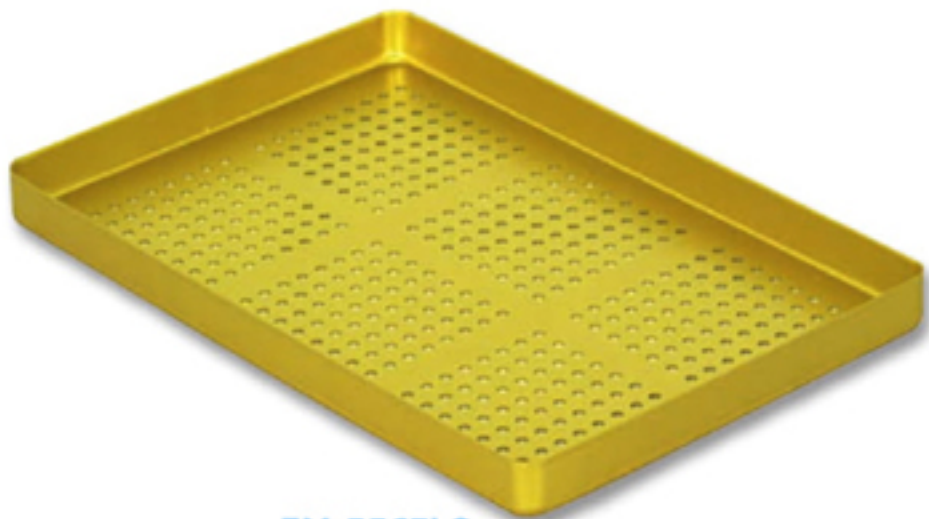

## 12. Sterilisation · Sterilization Instrument Trays

Aluminium colour - coded instrument trays - STANDARD - perforated

**EM-5567-LC**

**EM-5567-LR**

Colour - coded bases  
dimensions  
mm. 284 x 183 x 17