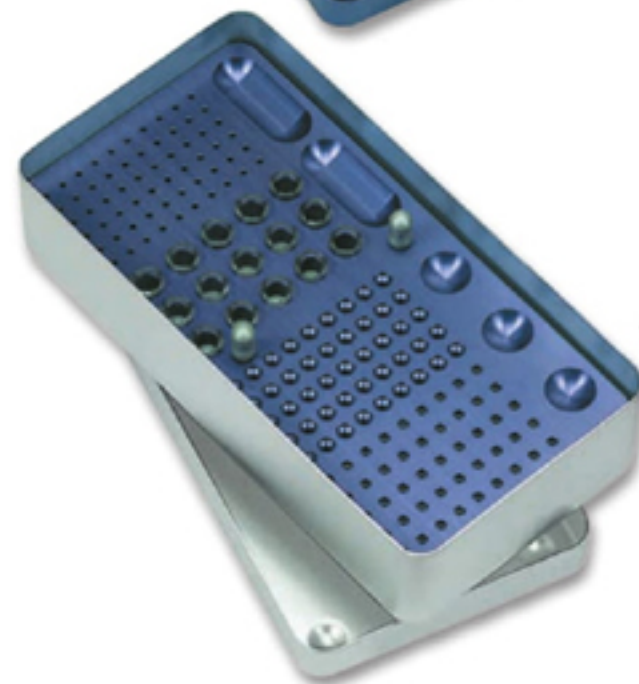

## 12. Sterilisation · Sterilization Instrument Trays

Endodontic Boxes

EM-5568-1

EM-5568-2

EM-5568-3

EM-5568-4

Aluminium endodontic MAXI boxes,  
complete with lid  
dimensions mm. 204 x 105 x 54

EM-5568-R  
Spare glasses for Endo-Box