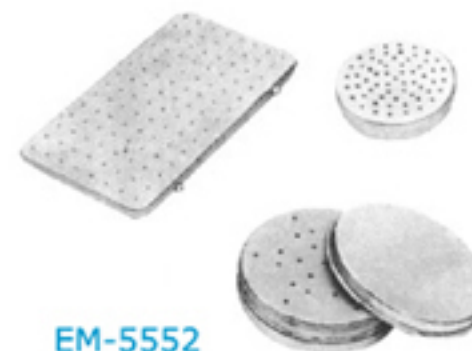

Measuring Jug

**EM-5542**  
Sponge Bowl

**EM-5543**  
Wash Basin  
300mm-350mm-400mm

**EM-5544**  
Sponge Bowl

**EM-5545**  
Gallipot

**EM-5546**  
Medicine Cup

**EM-5547**  
Kick Bucket With Trolley

**EM-5548**  
Kidney Tray Shallow  
150mm-200mm-240mm-300mm

**EM-5549**  
Kidney Tray Without Lid  
150mm-200mm-250mm-300mm

**EM-5550**  
Kidney Tray With Lid  
150mm-200mm-250mm-300mm

**EM-5551**  
Tube Rack, Stainless Steel 18/10

**EM-5552**  
Needle Case Rectangle  
Needle Case Round With Cover  
90x15