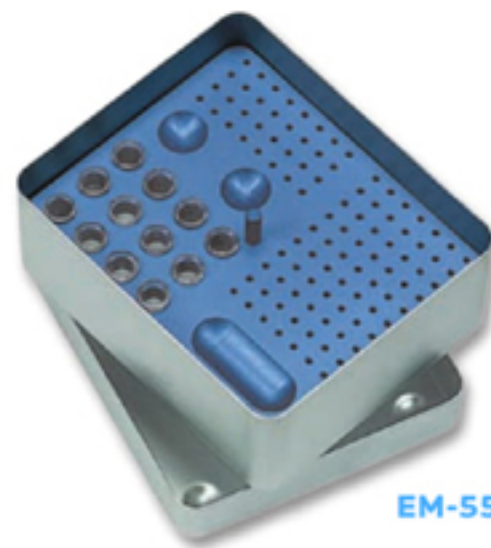

EM-5569-1

EM-55689-2

Aluminium endodontic MIDI boxes,
complete with lid - dimensions mm. 125 x 105 x 54