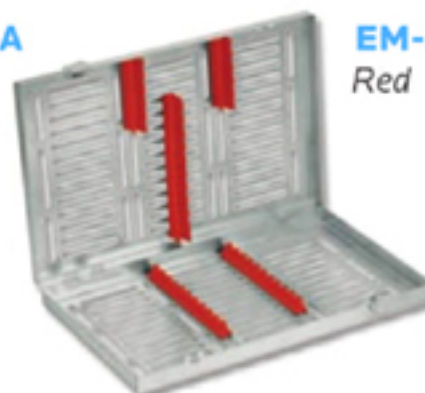

EM-5561-3R
Red