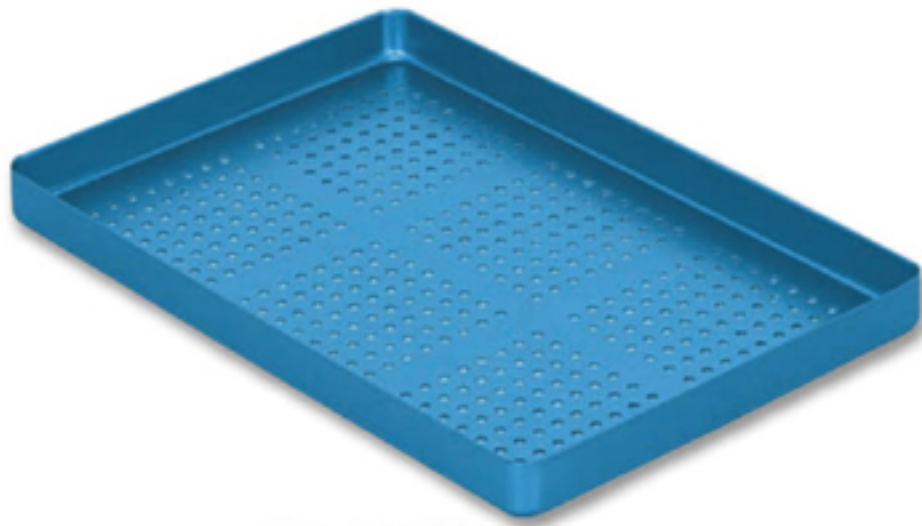

12. Sterilisation · Sterilization Instrument Trays

Aluminium colour - coded instrument trays - STANDARD - perforated

EM-5567-LC